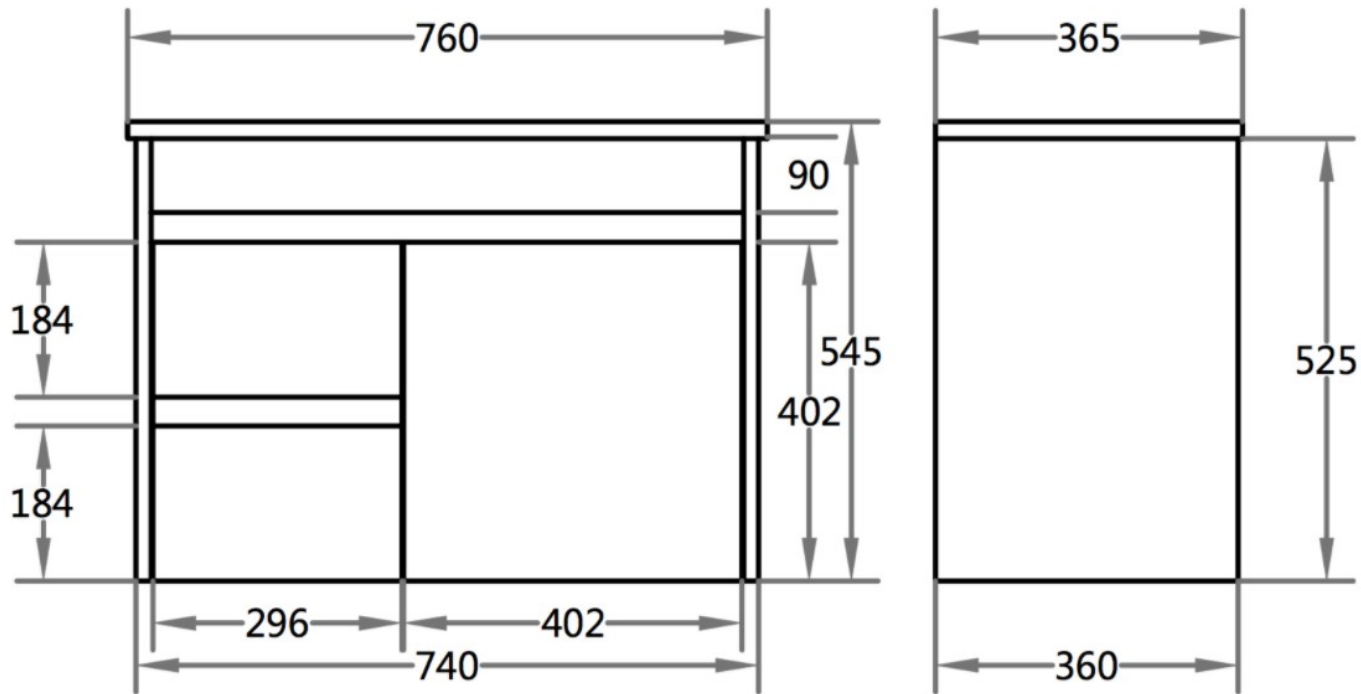

CODE:	P73LWH-CT
SIZE:	750 x 365 x 545MM
TYPE:	WALLHUNG
CONFIGURATION:	CENTRE BOWL, LEFT HAND DRAWERS

JNK

BATHROOM, PLUMBING
& KITCHEN SUPPLIES

NB: Drawings are not to scale—they are to assist only. All measurements are nominal and are subject to change.