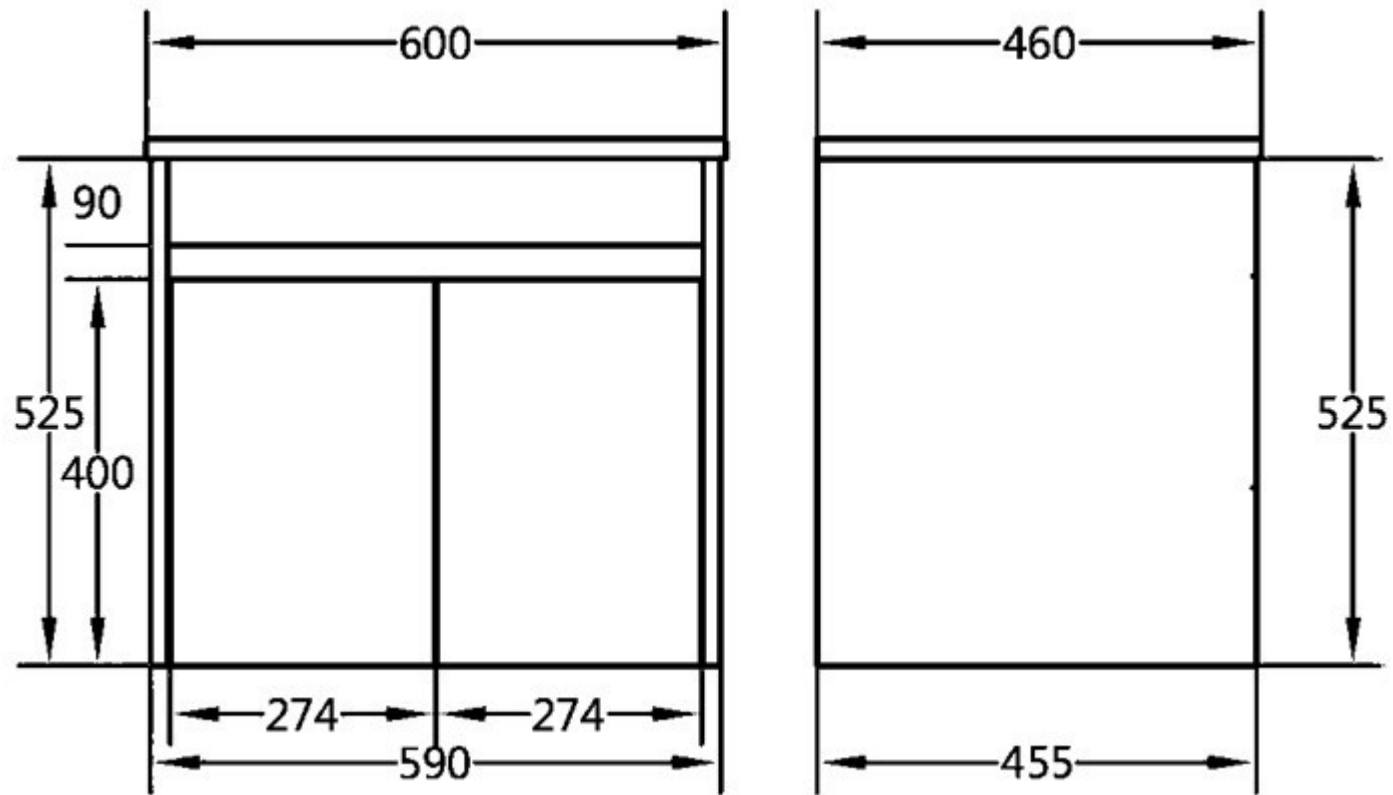

CODE:	P64WH-CT
SIZE:	600
TYPE:	WALL HUNG
CONFIGURATION:	CENTRE BOWL

NB: Drawings are not to scale—they are to assist only. All measurements are nominal and are subject to change.