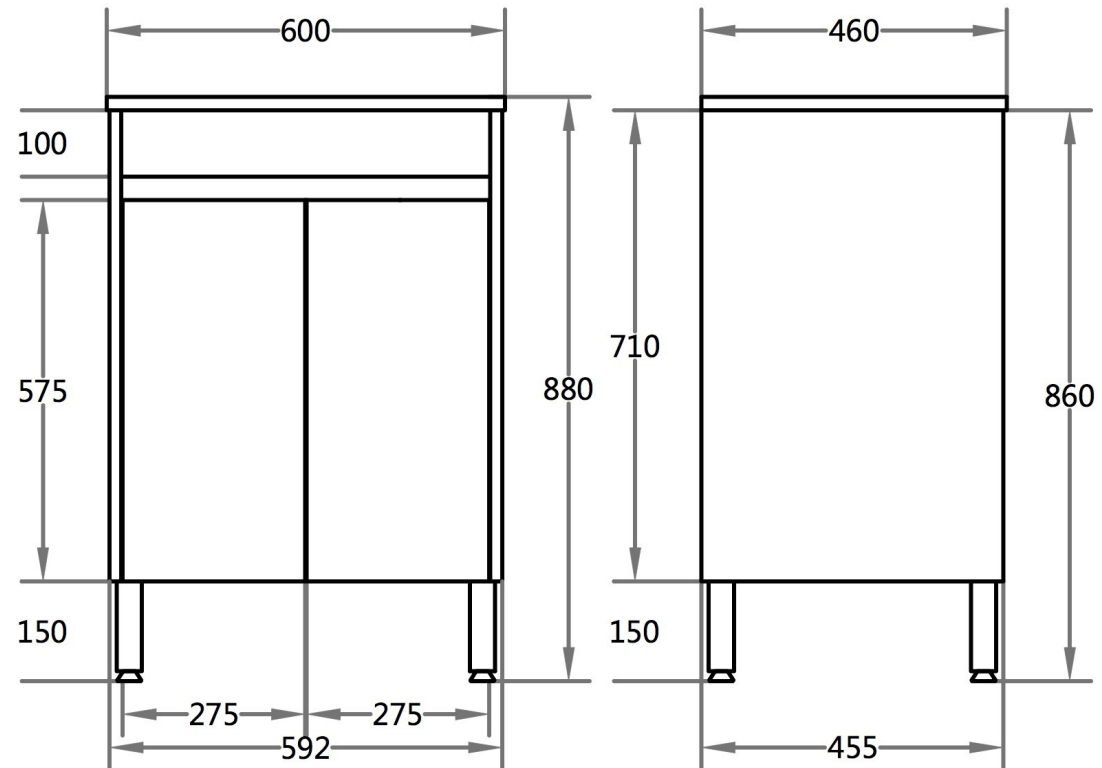

CODE:	P64LG-CT
SIZE:	600
TYPE:	FREESTANDING
CONFIGURATION:	CENTRE BOWL; TWO DOORS

NB: Drawings are not to scale—they are to assist only. All measurements are nominal and are subject to change.