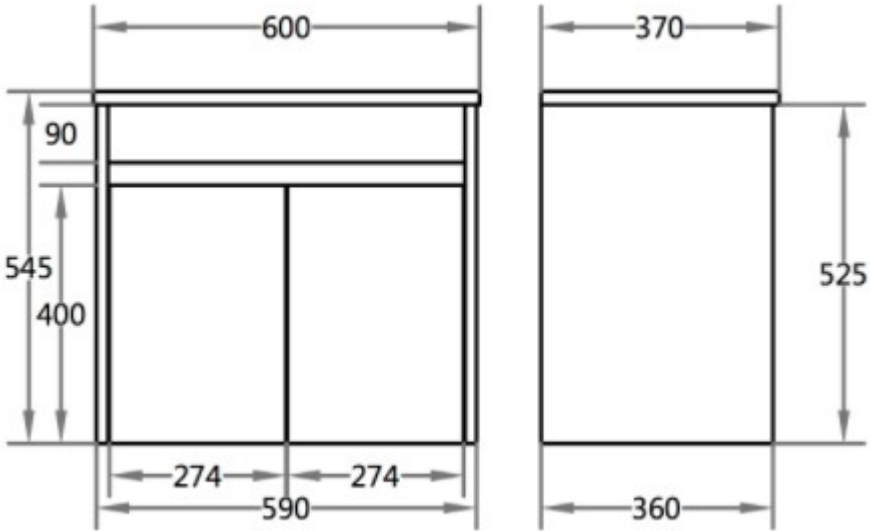

CODE:	P63WH-CT
SIZE:	600 x 365 x 545MM
TYPE:	WALLHUNG
CONFIGURATION:	CENTRE BOWL

JNK

BATHROOM, PLUMBING
& KITCHEN SUPPLIES

NB: Drawings are not to scale—they are to assist only. All measurements are nominal and are subject to change.