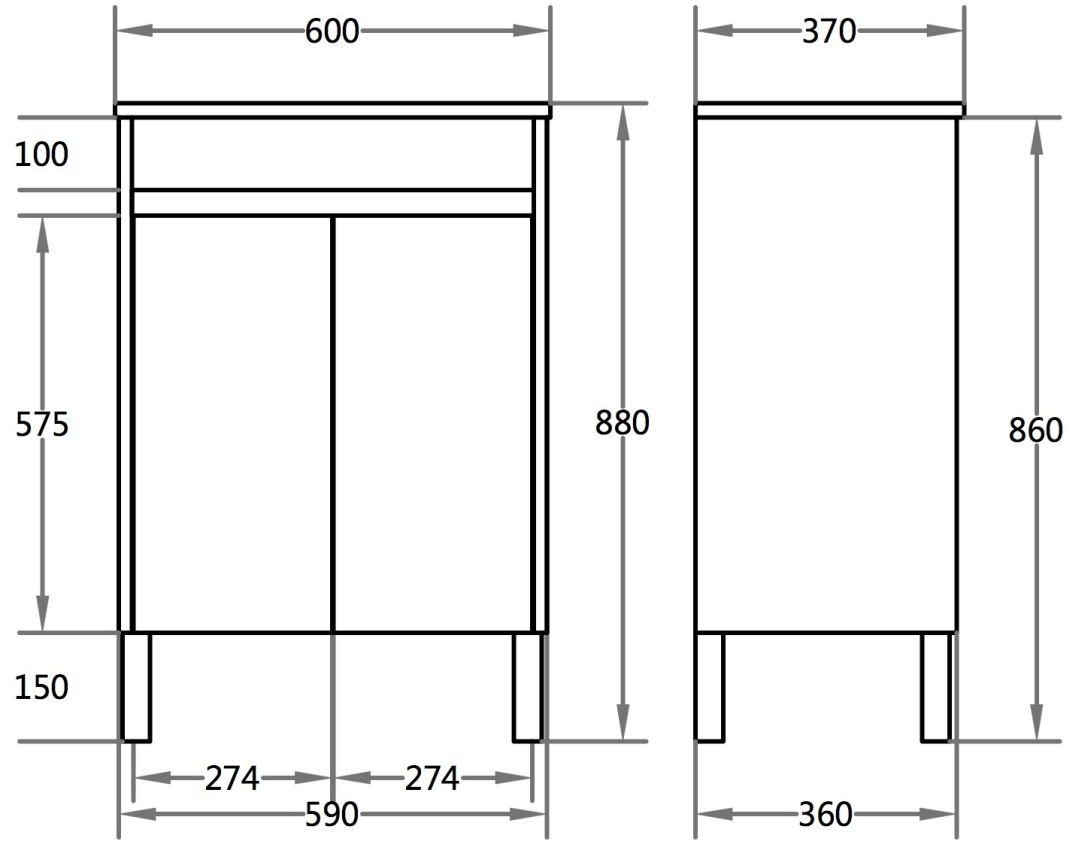

CODE:	P63LG-CT
SIZE:	600
TYPE:	FREESTANDING
CONFIGURATION:	CENTRE BOWL

NB: Drawings are not to scale—they are to assist only. All measurements are nominal and are subject to change.