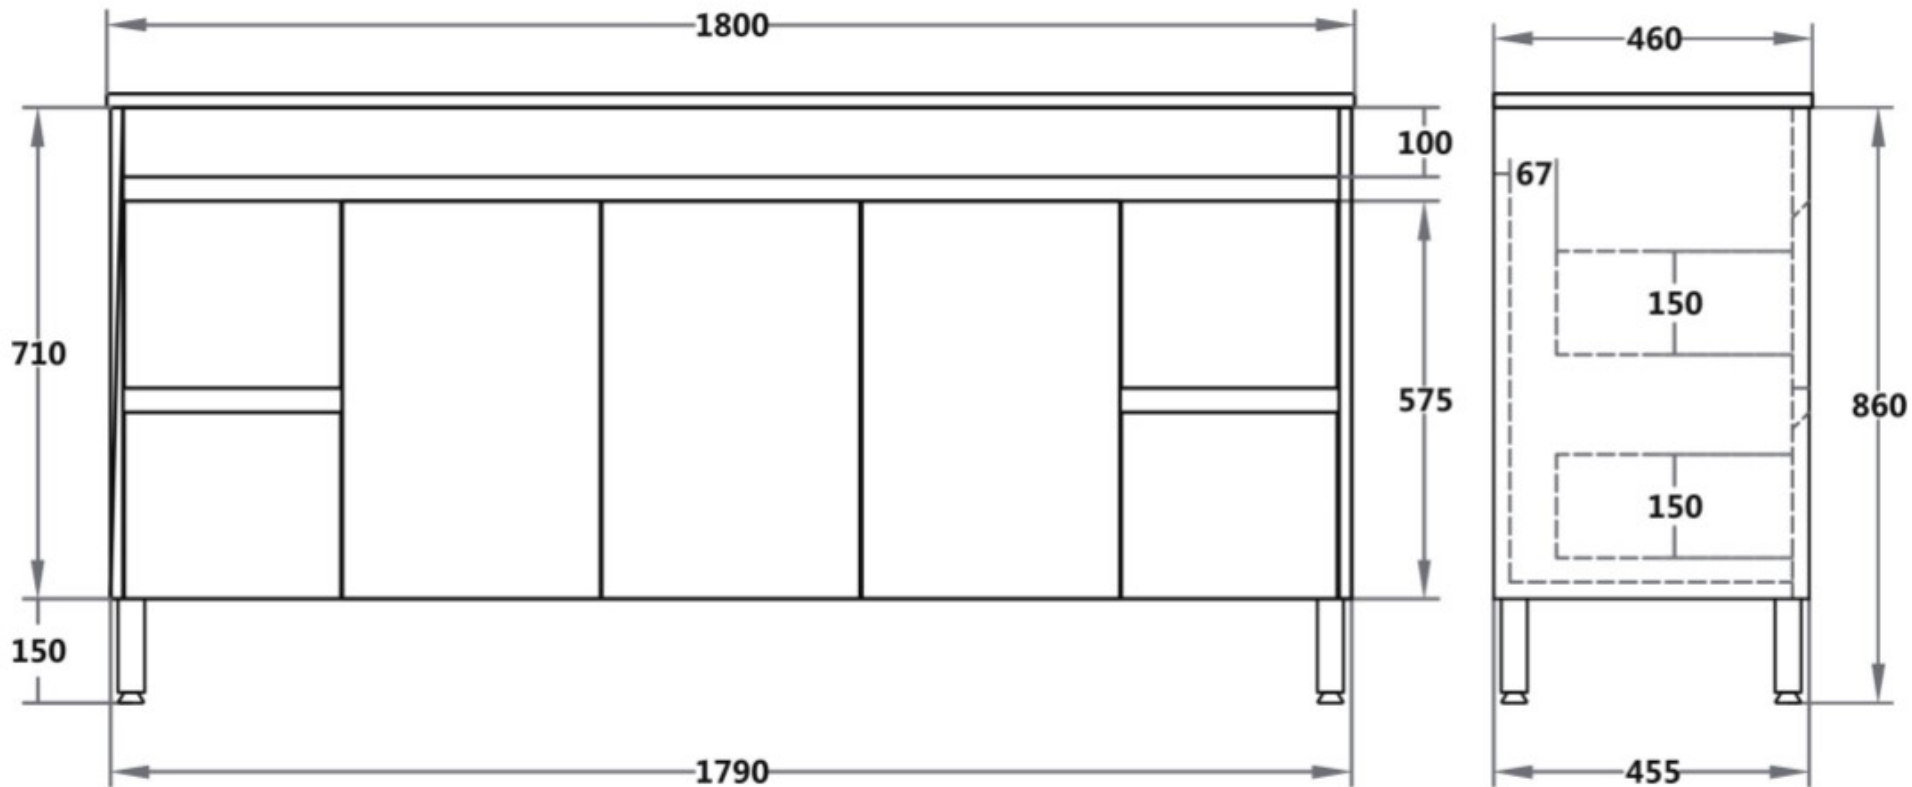

CODE:	P184LG-CT
SIZE:	W:1800mm x D:460mm x H:880mm
TYPE:	FREESTANDING
CONFIGURATION:	DOUBLE BOWL; RIGHT & LEFT DRAWERS

JNK | BATHROOM, PLUMBING
& KITCHEN SUPPLIES

NB: Drawings are not to scale—they are to assist only. All measurements are nominal and are subject to change.