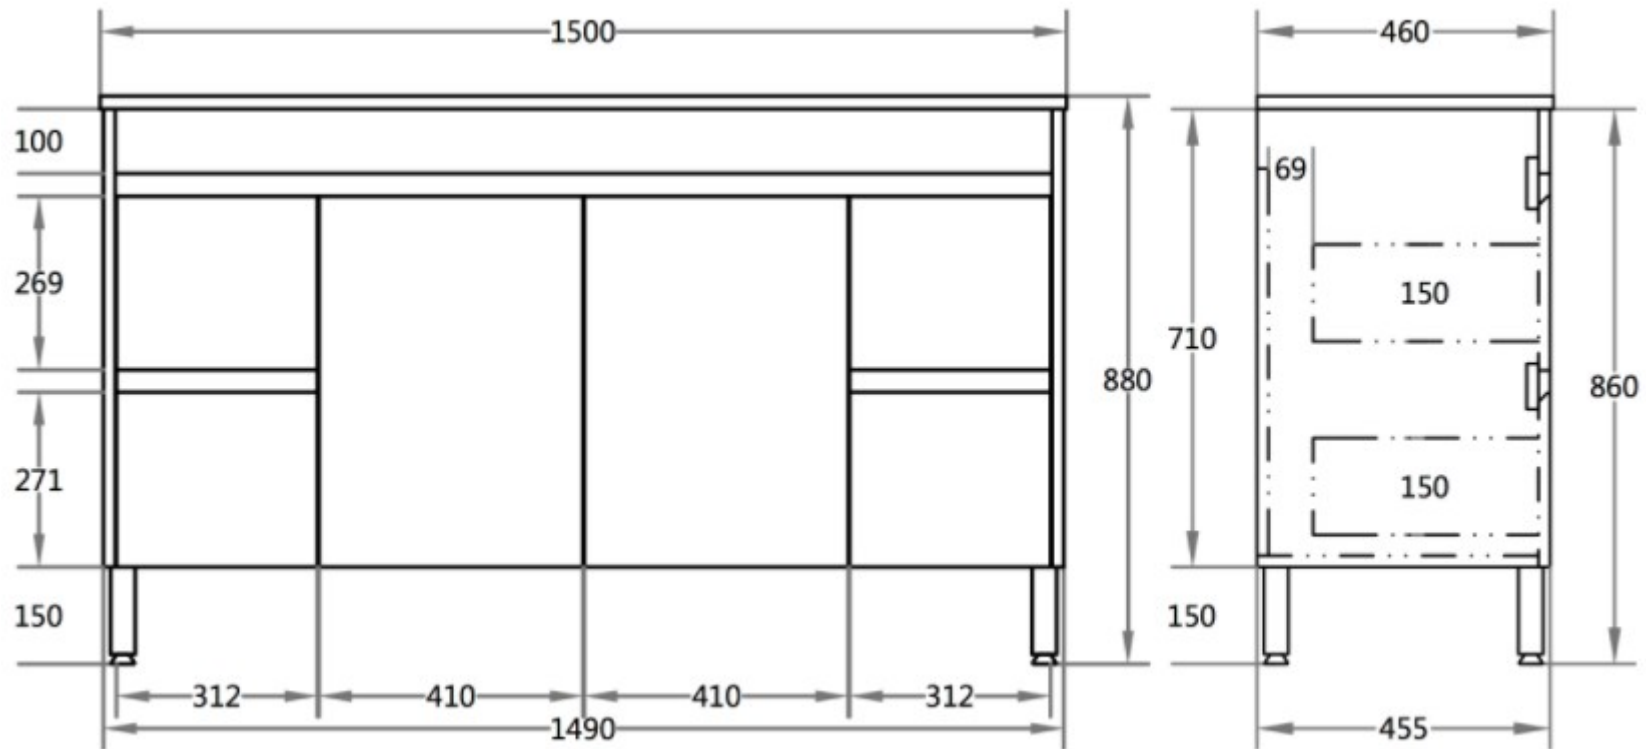

CODE:	P154LG-CT
SIZE:	W:1500mm x D:460mm x H:880mm
TYPE:	FREESTANDING
CONFIGURATION:	CENTRE BOWL; RIGHT & LEFT DRAWERS

JNK | BATHROOM, PLUMBING
& KITCHEN SUPPLIES

NB: Drawings are not to scale—they are to assist only. All measurements are nominal and are subject to change.