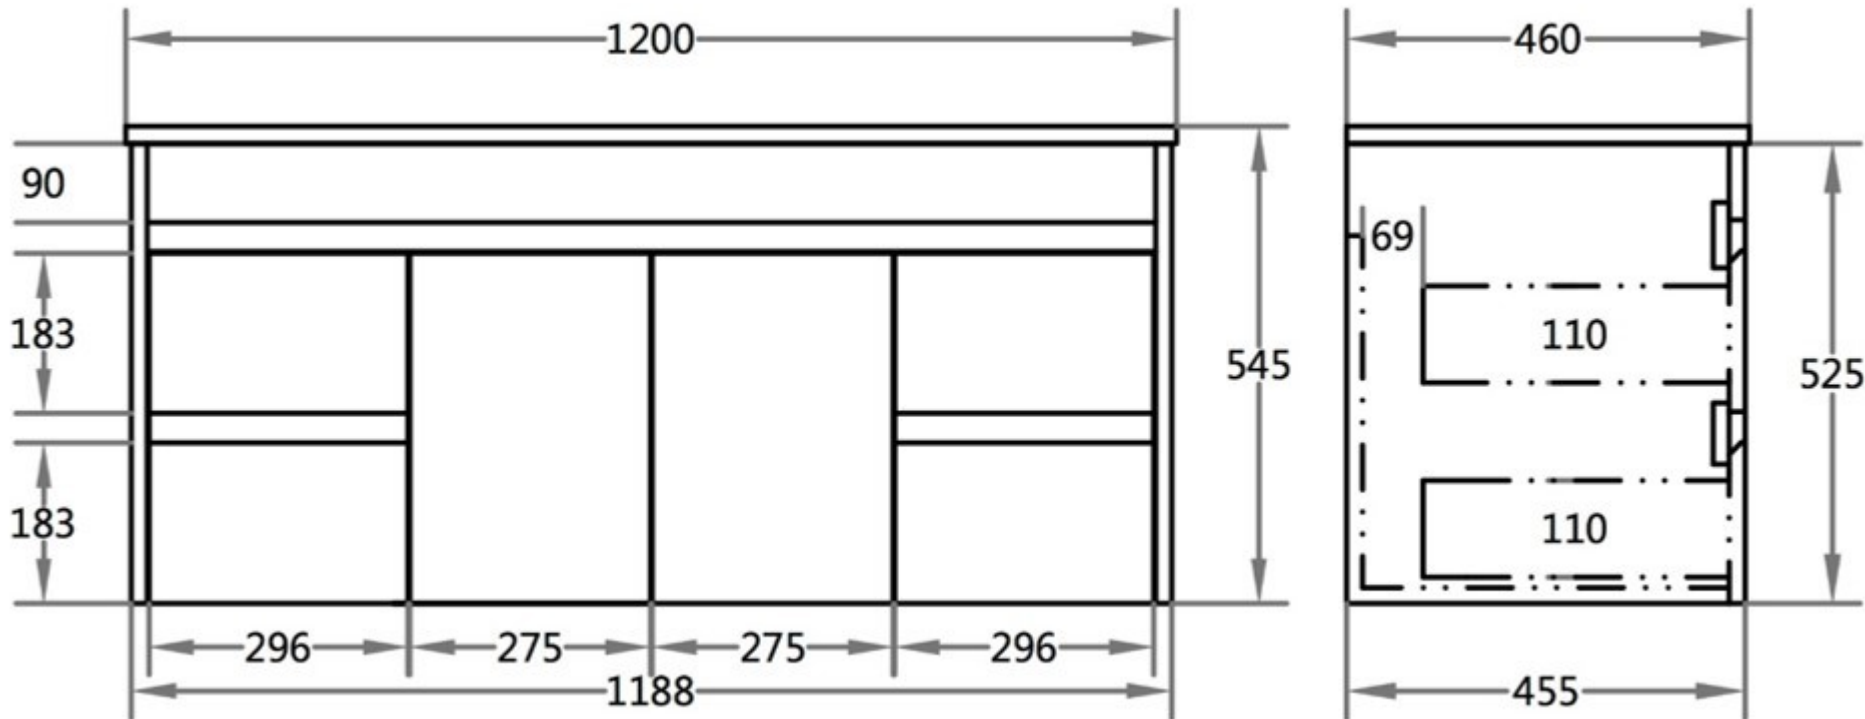

CODE:	P124WH
SIZE:	1200W X 460D X 525H MM
TYPE:	WALL HUNG VANITY
CONFIGURATION:	SINGLE BOWL

JNK

BATHROOM, PLUMBING
& KITCHEN SUPPLIES

NB: Drawings are not to scale—they are to assist only. All measurements are nominal and are subject to change.