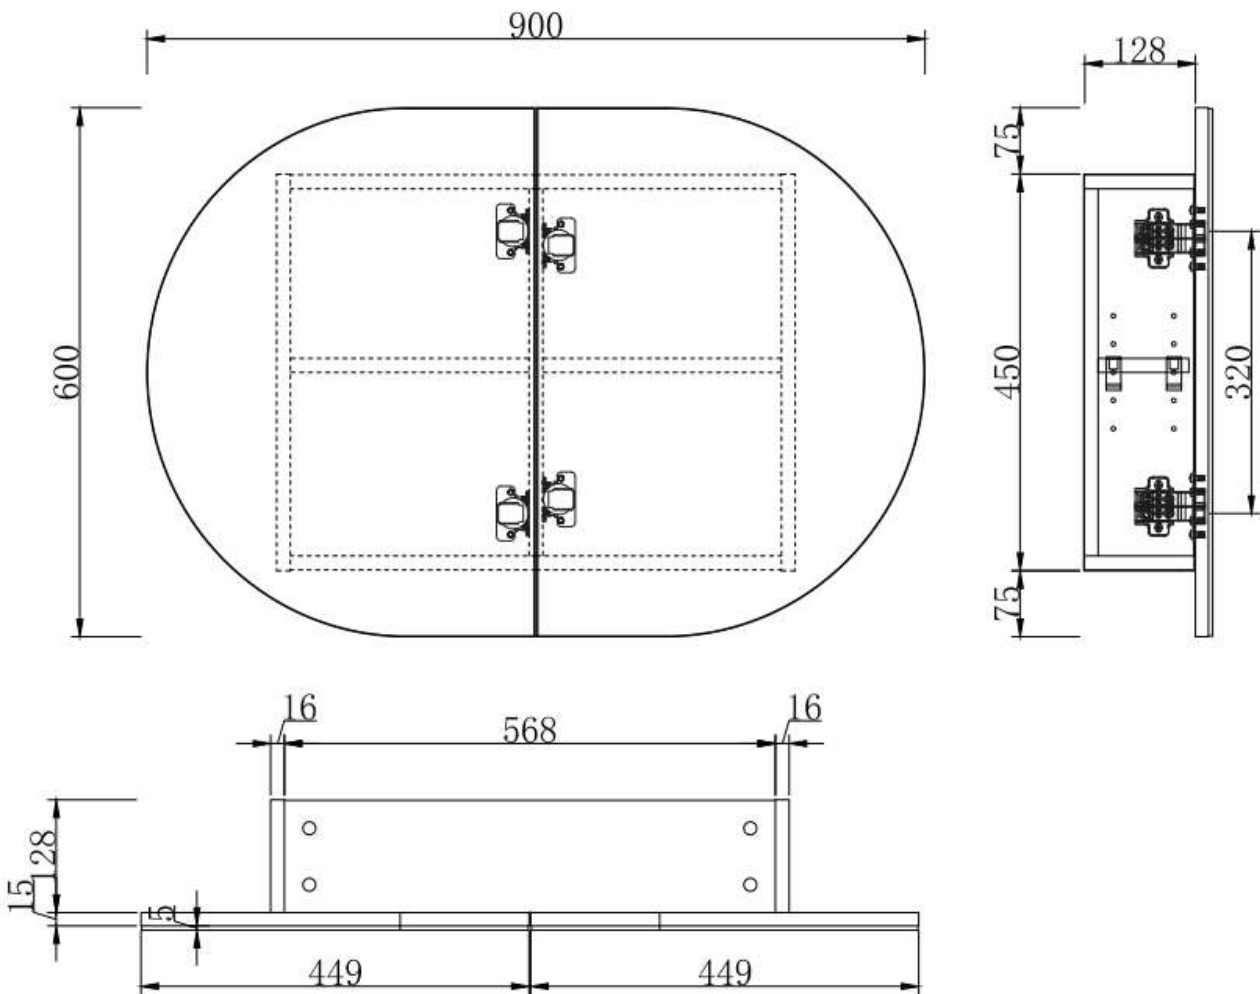

CABINET SIZE	COLOR	PRODUCT CODE	R.R.P
900X600X150MM	MATTE WHITE	OVL9060MW	\$695

DESCRIPTION

- Unique Pill design shaving cabinet
- 150mm overall depth with 130mm carcass.
- Slim design allows it to be recessed into wall
- Matte White Polyurethane finish
- Copper Free Mirrors
- Soft-close door with full swing hinges

ELLI 900x600X150MM

Prices include GST. All measurements are in millimeters and subject to change without notice. For products, please allow +/- 10mm tolerance for manufacturing variance.