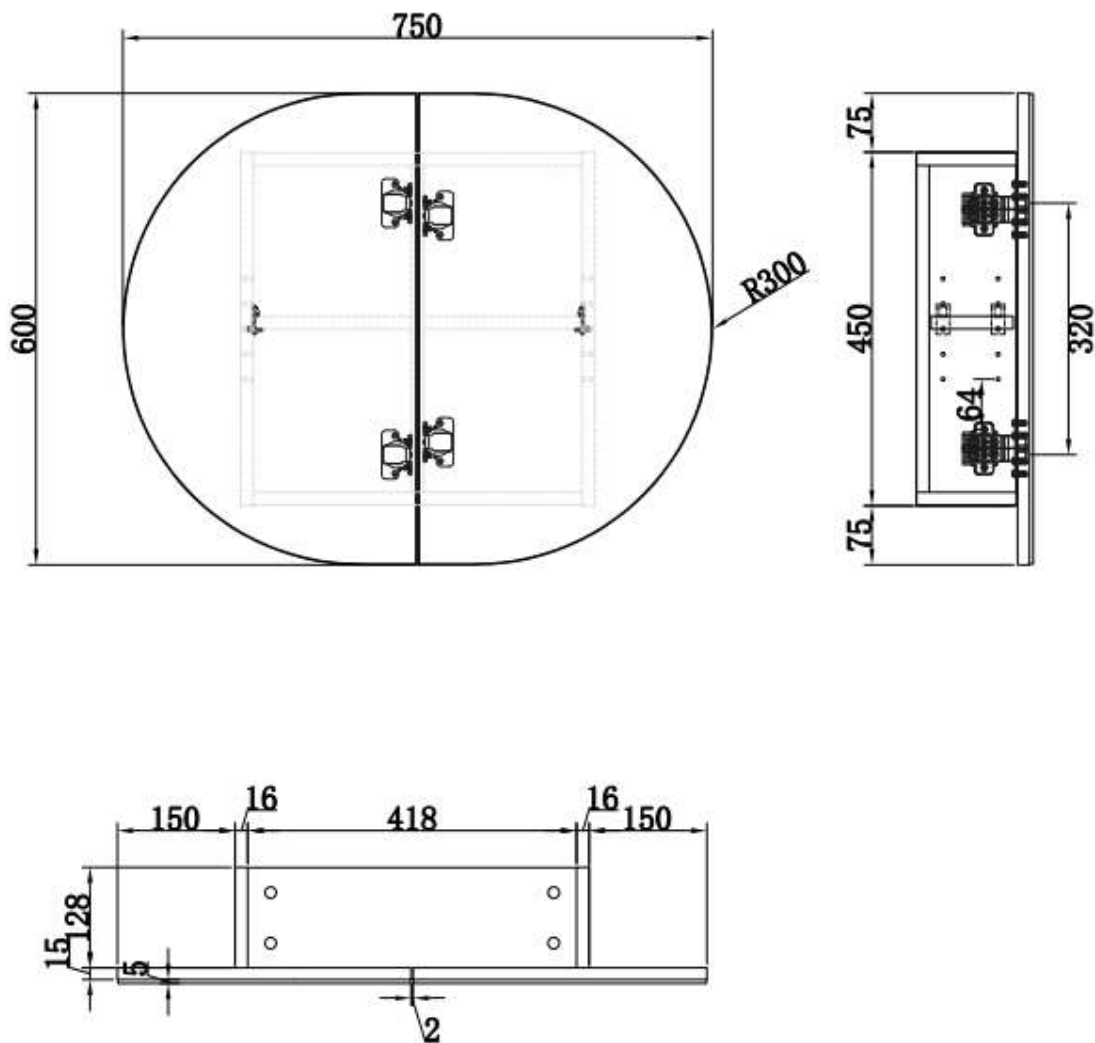

CABINET SIZE	COLOR	PRODUCT CODE	R.R.P
750X600X150MM	MATTE WHITE	OVL7560MW	\$650

## DESCRIPTION

- Unique Pill design shaving cabinet
- 150mm overall depth with 130mm carcass.
- Slim design allows it to be recessed into wall
- Matte White Polyurethane finish
- Copper Free Mirrors
- Soft-close door with full swing hinges

## ELLI 750x600X150MM

Prices include GST. All measurements are in millimeters and subject to change without notice. For products, please allow +/- 10mm tolerance for manufacturing variance.