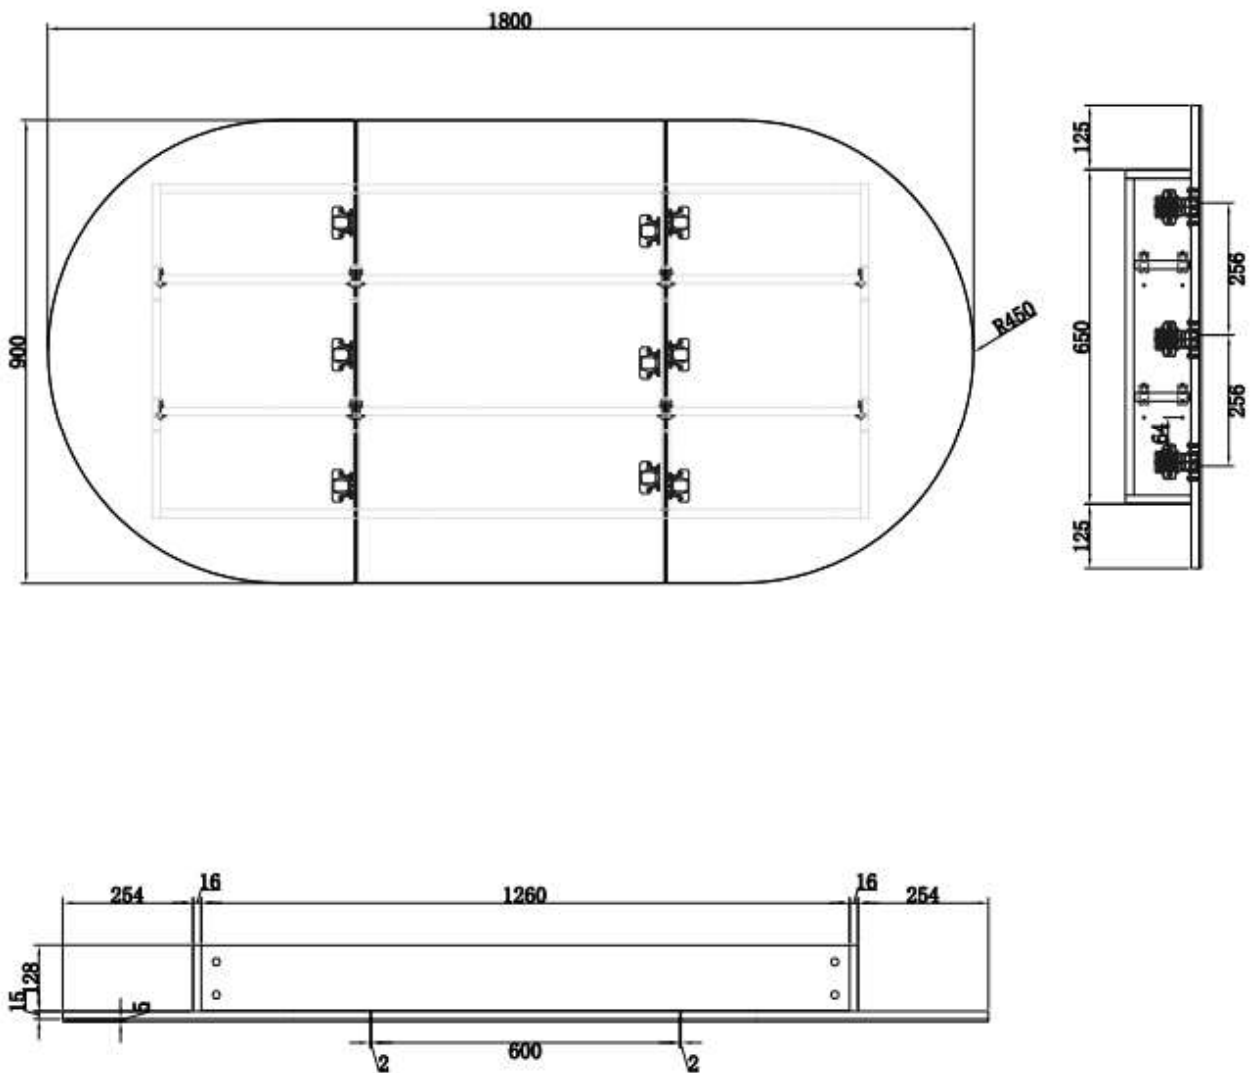

CABINET SIZE	COLOR	PRODUCT CODE	R.R.P
1800X900X150MM	MATTE WHITE	OVL1890MW	\$1450

DESCRIPTION

- Unique Pill design shaving cabinet
- 150mm overall depth with 130mm carcass.
- Slim design allows it to be recessed into wall
- Matte White Polyurethane finish
- Copper Free Mirrors
- Soft-close door with full swing hinges

ELLI 1800x900X150MM

Prices include GST. All measurements are in millimeters and subject to change without notice. For products, please allow +/- 10mm tolerance for manufacturing variance.