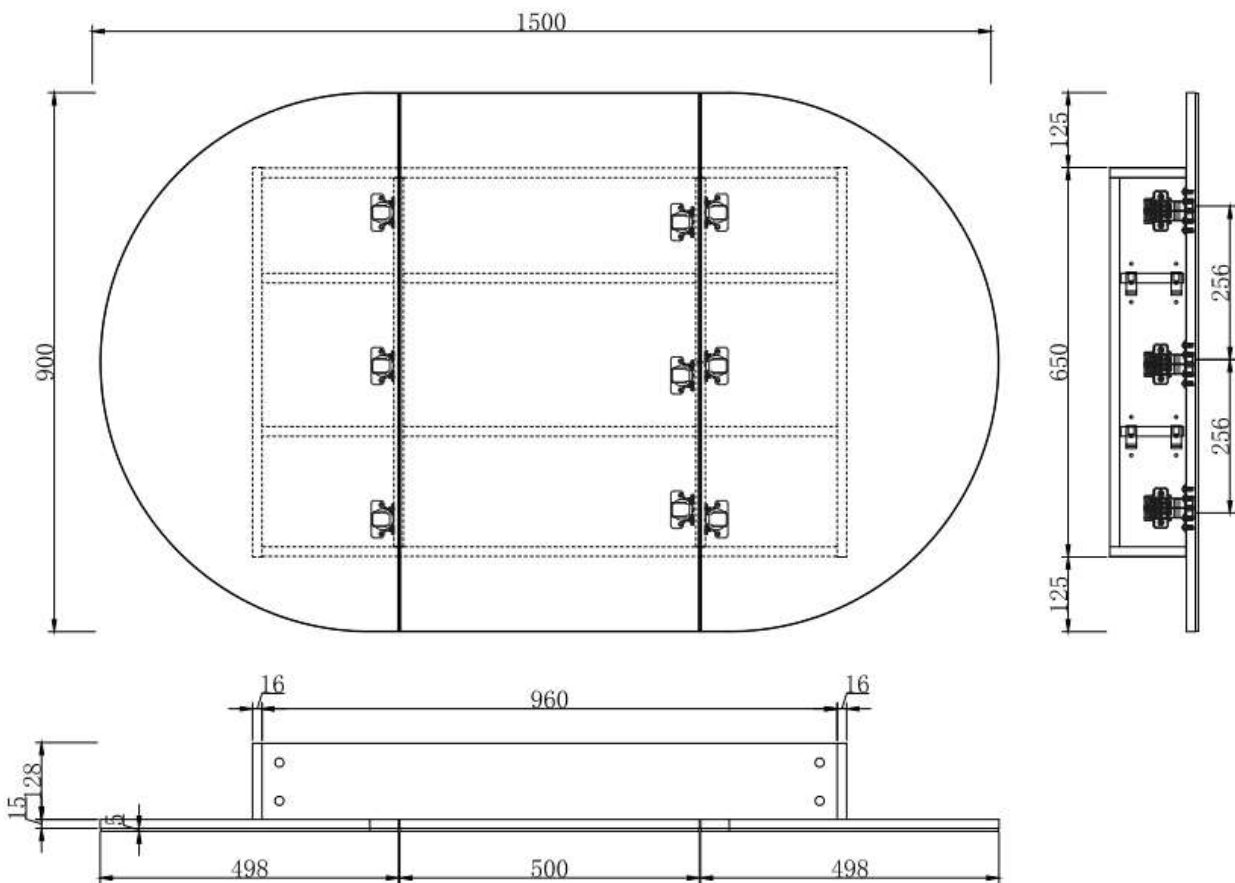

CABINET SIZE	COLOR	PRODUCT CODE	R.R.P
1500X900X150MM	MATTE WHITE	OVL1590MW	\$1255

DESCRIPTION

- Unique Pill design shaving cabinet
- 150mm overall depth with 130mm carcass.
- Slim design allows it to be recessed into wall
- Matte Polyurethane finish
- Copper Free Mirrors
- Soft-close door with full swing hinges

ELLI 1500x900X150MM

Prices include GST. All measurements are in millimeters and subject to change without notice. For products, please allow +/- 10mm tolerance for manufacturing variance.