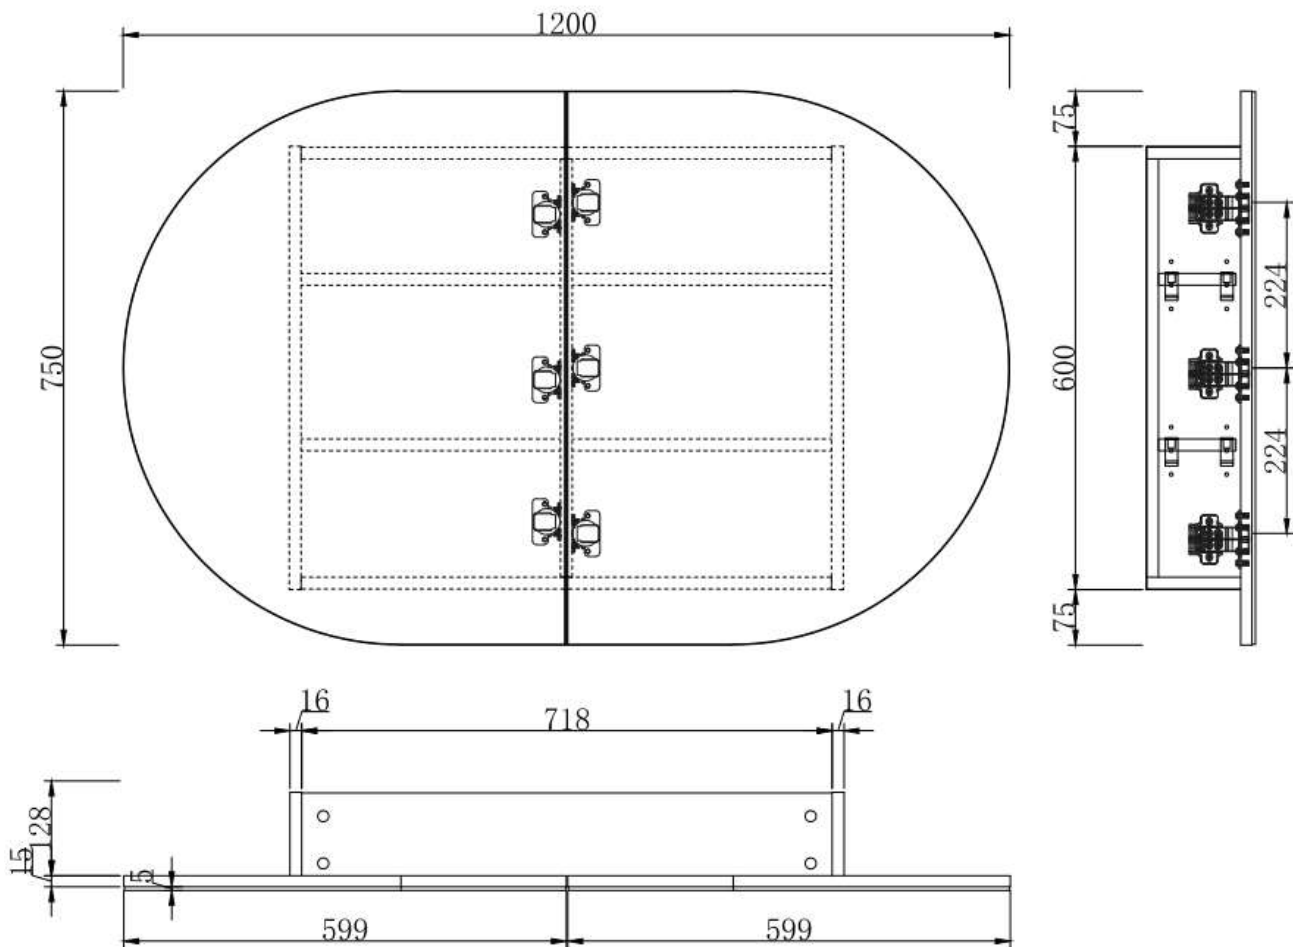

CABINET SIZE	COLOR	PRODUCT CODE	R.R.P
1200X750X150MM	MATTE WHITE	OVL1275MW	\$985

DESCRIPTION

- Unique Pill design shaving cabinet
- 150mm overall depth with 130mm carcass.
- Slim design allows it to be recessed into wall
- Matte White Polyurethane finish
- Copper Free Mirrors
- Soft-close door with full swing hinges

ELLI 1200x750X150MM

Prices include GST. All measurements are in millimeters and subject to change without notice. For products, please allow +/- 10mm tolerance for manufacturing variance.