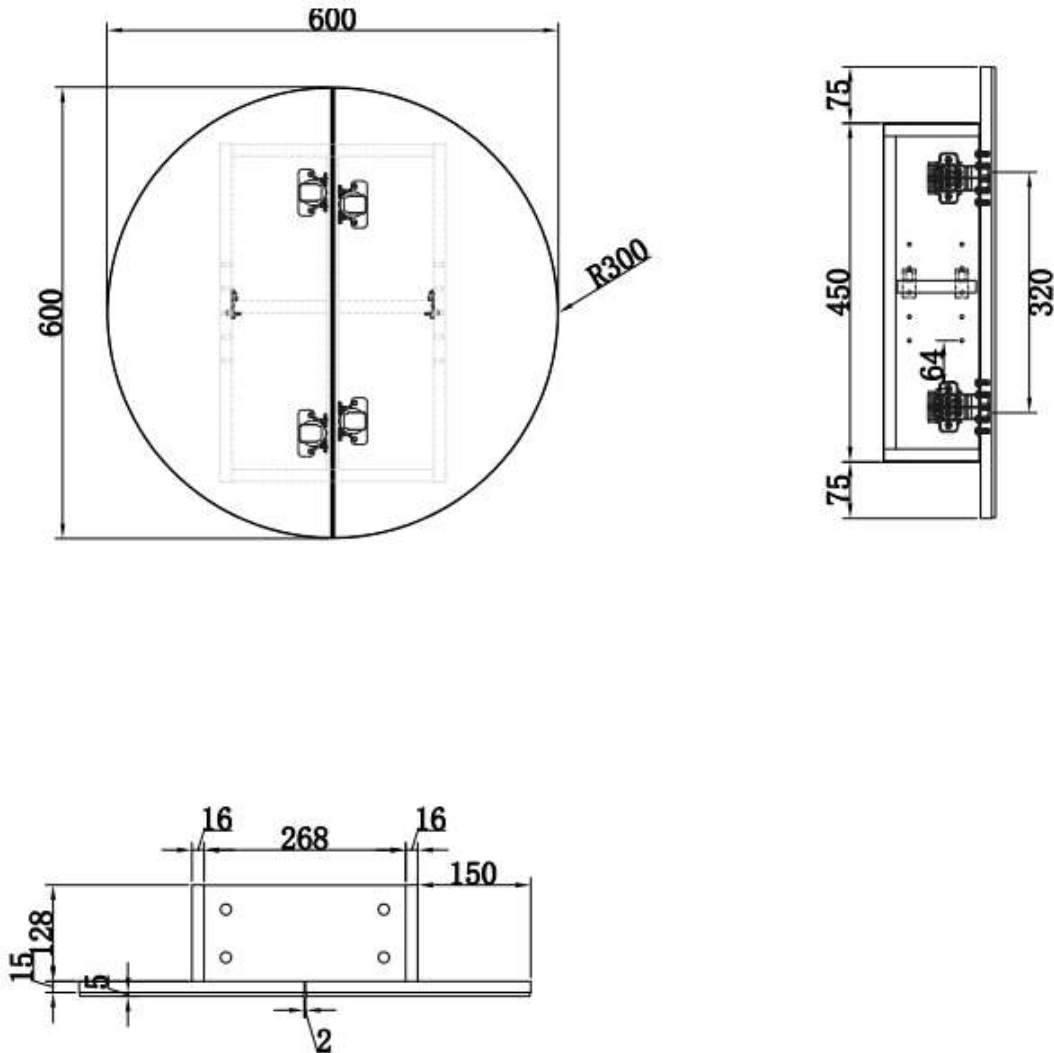

CABINET SIZE	COLOR	PRODUCT CODE	R.R.P
600X600X150MM	MATTE WHITE	OVA6060MW	\$545

## DESCRIPTION

- Unique Round design shaving cabinet
- 150mm overall depth with 130mm carcass.
- Slim design allows it to be recessed into wall
- Matte White Polyurethane finish
- Copper free mirror
- Soft-close door with full swing hinges

## ELLI ROUND 600X600X150MM

Prices include GST. All measurements are in millimeters and subject to change without notice. For products, please allow +/- 10mm tolerance for manufacturing variance.