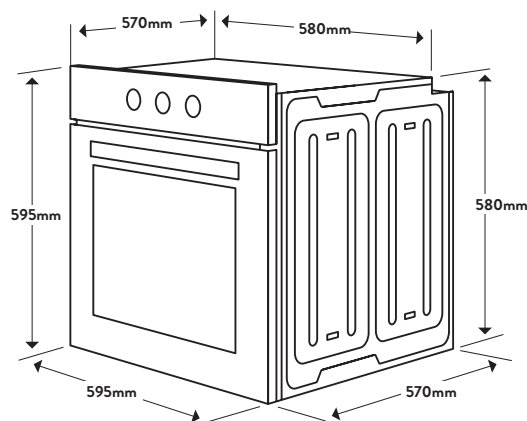

Dimensions/Weight

Overall Dimensions (mm): 595(h) x 595(w) x 570(d)
 Flush Mount Cut-Out (mm): 598(h) x 598(w)
 Proud Mount Cut-Out (mm): 580(h) x 580(w)
 Weight: 37kg

Technical Details

Style

Oven Type: Standard
 Category Size: 60cm
 Capacity: 70 Litres

Accessories: 2 x Chrome Shelves
 1 x Grill Pan
 1 x Grill Insert
 Easy View Door: Yes

Installation

Maximum Current: 10amps
 Connection: 240V, 50Hz
 Installation Type: Plug and Play

Made In: Europe
 Warranty: 24 Months Parts & Labour

Plug & Play

Designed with a 10amp plug so you can connect to a standard powerpoint.

Easy View

Designed so you can see into the oven without opening the door through the largest and clearest oven window possible.