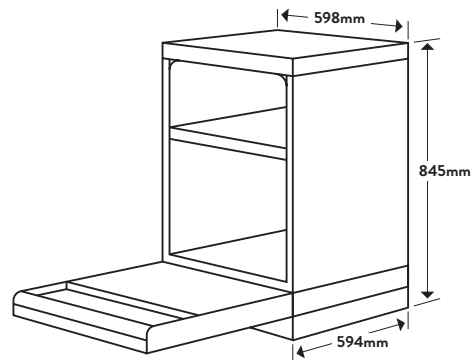

Dimensions/Weight

Overall Dimensions (mm): 845(h) x 598(w) x 594(d)
Weight: 47kg

Technical Details

Style

Dishwasher Type: Freestanding
Category Size: 60cm

Functionality

Place Settings: 14
Wash Programs: Intensive, Heavy, Normal, 90 mins, Rapid, Prewash
Water Rating: 4.5 Stars
Energy Rating: 3.5 Stars
Wash Temperatures (°C): 40, 55, 60 and 65°C
Maximum Water Temperature (°C): 65°C
Floating Plug: Yes
Lockable Controls: Yes
Delayed Start: Yes - Up to 24 hours
Dual Zone: Yes
AquaStop Safety Hose: No
Flexible Top Basket: Yes
Cutlery Tray: Yes - Split Level
Allowable Plate Size: Up to 30cm
Residual Heat Drying: Yes

Installation

Maximum Current: 10amps
Connection: 240V, 50Hz
Water Connection: Cold Water Recommended
Length of Hose: 1.9m
Water Pressure: 40 - 1000kpa
Noise: 47dBA
Warranty: 24 Months Parts and Labour

Customer Care

Flexible Basket

Every load is different. That's why we've designed a Flexible Basket option which allows you to adapt the interior and fit dishes of all shapes and sizes - anywhere. Simply click the side levers on the top basket to lower it to accommodate things like tall glasses. Or, raise it to allow maximum space for frying pans or serving plates on the bottom drawer.

Dual Zone

Dual Zone gives you the option of washing either just the top or bottom basket.

NB: Drawings are not to scale - they are to assist only.
WARNING: technical specifications and product sizes can be varied by the manufacturer without notice. Cutouts for appliances should only be by physical product measurements.
The above information is indicative only.