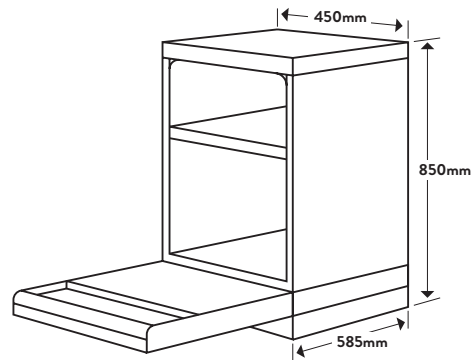

Dimensions/Weight

Overall Dimensions (mm): 850(h) x 450(w) x 585(d)
Weight: 43kg

Technical Details

Style

Dishwasher Type: Freestanding
Category Size: 45cm

Functionality

Place Settings: 10
Wash Programs: Intensive, Heavy, Normal, 90 mins, Rapid, Prewash
Water Rating: 3.5 Stars
Energy Rating: 3.5 Stars
Wash Temperatures (°C): 4 - 40, 45, 50 and 60°C
Maximum Water Temperature (°C): 70°C
Floating Plug: Yes
Lockable Controls: Yes
Delayed Start: 24 hours
DualZone: Yes
AquaStop Safety Hose: No
Flexible Top Basket: Yes
Cutlery Tray: Yes
Allowable Plate Size: Up to 30cm
Residual Heat Drying: Yes

Installation

Maximum Current: 10amps
Connection: 240V, 50Hz
Water Connection: Cold Water Recommended
Length of hose: 1.5m
Water Pressure: 40 - 1000kpa
Noise: 49dBA

Warranty: 24 Months Parts and Labour

Aesthetics

Every load is different. That's why we've designed a Flexible Basket option which allows you to adapt the interior and fit dishes of all shapes and sizes - anywhere. Simply click the side levers on the top basket to lower it to accommodate things like tall glasses. Or, raise it to allow maximum space for frying pans or serving plates on the bottom drawer.