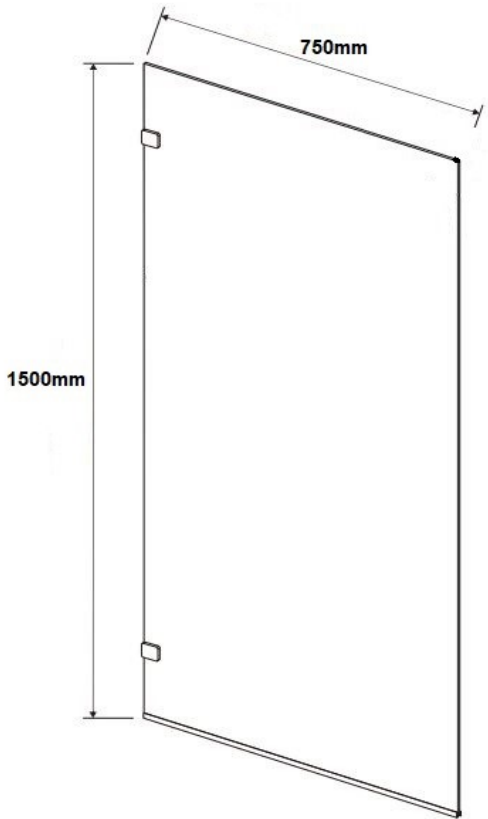

CODE:	OBP-750
SIZE:	750W X 1500H mm
TYPE:	FRAMELESS BATH SCREEN
CONFIGURATION:	FIXED

**JNK**

BATHROOM, PLUMBING  
& KITCHEN SUPPLIES

NB: Drawings are not to scale—they are to assist only. All measurements are nominal and are subject to change.