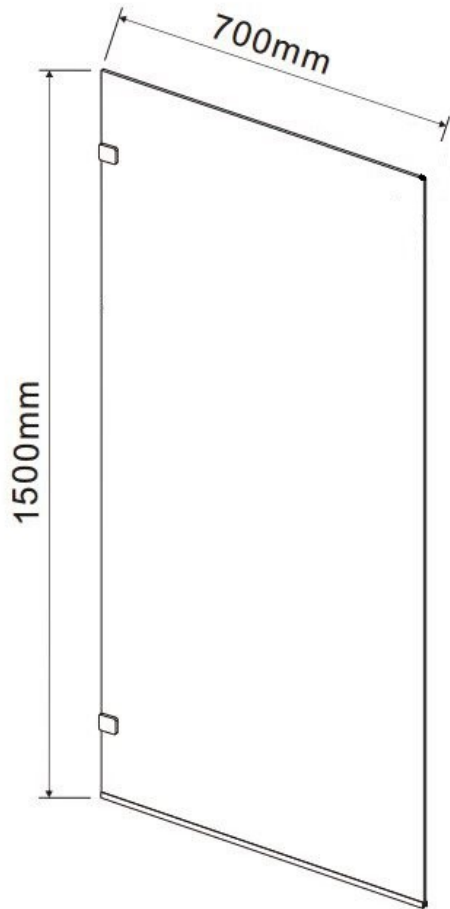

CODE:	OBP-700
SIZE:	700W X 1500H mm
TYPE:	FRAMELESS BATH SCREEN
CONFIGURATION:	FIXED

JNK

BATHROOM, PLUMBING
& KITCHEN SUPPLIES

NB: Drawings are not to scale—they are to assist only. All measurements are nominal and are subject to change.