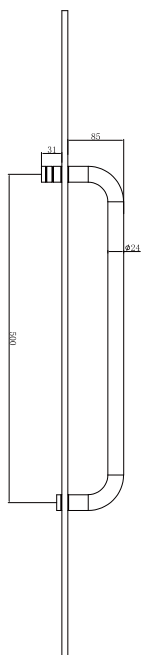

## Towel Bar 500mm

### FEATURES

- Towel rail & knob set
- D shape
- Suitable for 10mm glass
- Round 25mm diameter bar
- Manufactured from high quality brass

Application

Glass Cutout

### Dimension