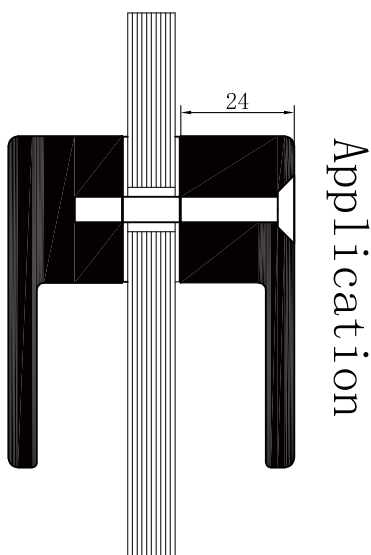

MAINTENANCE AND CARE

All surfaces should be cleaned with mild liquid detergent or soap and water.

Do not use cream cleaners or citrus based cleaning products, as they are abrasive.

Use of unsuitable cleaning agents may damage the surface. Any damage caused in this way will not be covered by warranty