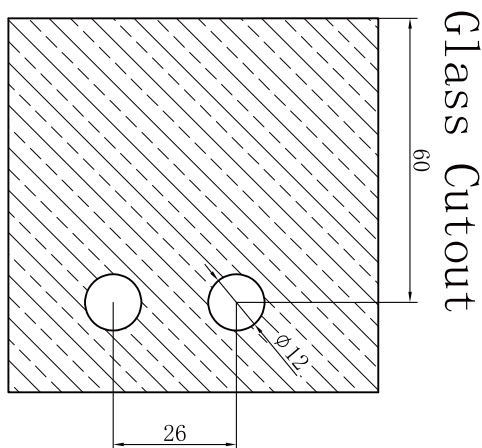

MAINTENANCE AND CARE

All surfaces should be cleaned with mild liquid detergent or soap and water.

Do not use cream cleaners or citrus based cleaning products, as they are abrasive.

Use of unsuitable cleaning agents may damage the surface. Any damage caused in this way will not be covered by warranty