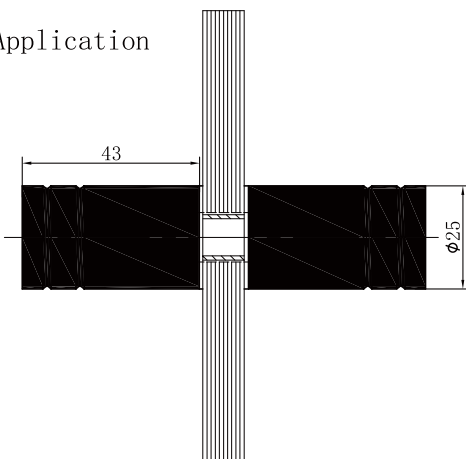

## Round Shower Knob

Glass Cutout

Application

## FEATURES

- Pull knob set
- 25mm round profile with grooves
- 43mm length each side
- Suitable for 8mm, 10mm and 12mm glass
- Single 12mm hole on glass
- Manufactured from high quality brass