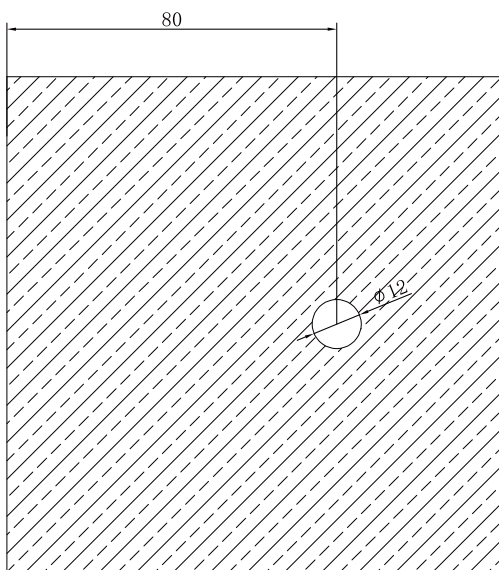

## Round Shower Knob

Glass Cutout

Application

## FEATURES

- Pull knob set
- 25mm round profile with grooves
- 43mm length each side
- Suitable for 8mm, 10mm and 12mm glass
- Single 12mm hole on glass
- Manufactured from high quality brass