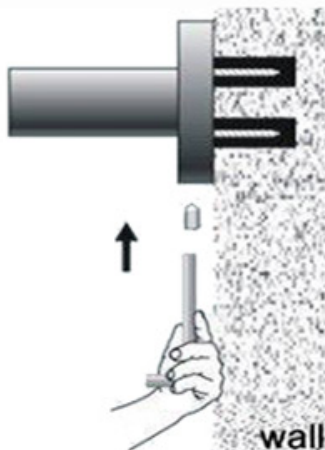

BIANCA SINGLE TOWEL RAIL 800MM

SPECIFICATION

PRODUCT CODE 9030

FINISH

	NR9030CH	chrome
	NR9030MB	matte black
	NR9030GM	gun metal
	NR9030BN	brushed nickel
	NR9030BG	brushed gold
	NR9030BRG	brushed rose gold

PACKAGING INCLUDES

- 1x single rail towel
- 1x installation kit

Dimensions are nominal measurements only.

INSTALL INSTRUCTION

1. Put the fixing blocks (piece) over on the right place on the wall , and stay level, use marking pen through the holes of fixing block to mark out fixing spots on the wall. Then drill holes by electric hand drill with 6mm drilling bit on the spots.

2. Put the expansion plugs into the wall by hammer.

3. Put fixing block cover on the holes and fix firmly by expansion screws.

4. Put the base of bathroom accessory cover on the fixing blocks.

5. Screw grub screws into the base, make it against to the fixing block tight and firm.