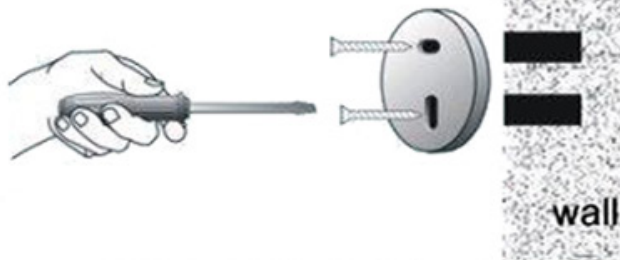

3. Put fixing block cover on the holes and fix firmly by expansion screws.