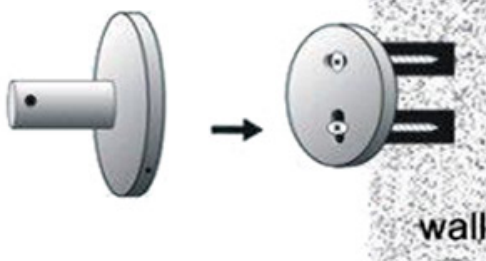

BIANCA SINGLE TOWEL RAIL 800MM

SPECIFICATION

PRODUCT CODE 9030

FINISH

	NR9030CH	chrome
	NR9030MB	matte black
	NR9030GM	gun metal
	NR9030BN	brushed nickel
	NR9030BG	brushed gold
	NR9030BRG	brushed rose gold

PACKAGING INCLUDES

- 1x single rail towel
- 1x installation kit

Dimensions are nominal measurements only.

INSTALL INSTRUCTION

1. Put the fixing blocks (piece) over on the right place on the wall , and stay level, use marking pen through the holes of fixing block to mark out fixing spots on the wall. Then drill holes by electric hand drill with 6mm drilling bit on the spots.

2. Put the expansion plugs into the wall by hammer.

3. Put fixing block cover on the holes and fix firmly by expansion screws.

4. Put the base of bathroom accessory cover on the fixing blocks.

5. Screw grub screws into the base, make it against to the fixing block tight and firm.