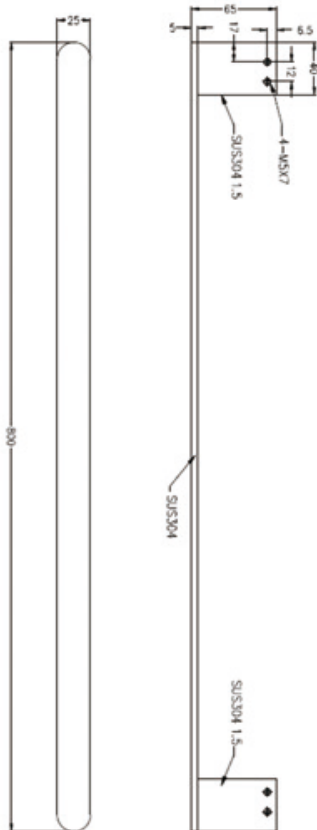

BIANCA SINGLE TOWEL RAIL 800MM

SPECIFICATION

PRODUCT CODE 9030

FINISH

	NR9030CH	chrome
	NR9030MB	matte black
	NR9030GM	gun metal
	NR9030BN	brushed nickel
	NR9030BG	brushed gold
	NR9030BRG	brushed rose gold

PACKAGING INCLUDES

- 1x single rail towel
- 1x installation kit

Dimensions are nominal measurements only.

INSTALL INSTRUCTION

1. Put the fixing blocks (piece) over on the right place on the wall , and stay level, use marking pen through the holes of fixing block to mark out fixing spots on the wall. Then drill holes by electric hand drill with 6mm drilling bit on the spots.

2. Put the expansion plugs into the wall by hammer.

3. Put fixing block cover on the holes and fix firmly by expansion screws.

4. Put the base of bathroom accessory cover on the fixing blocks.

5. Screw grub screws into the base, make it against to the fixing block tight and firm.