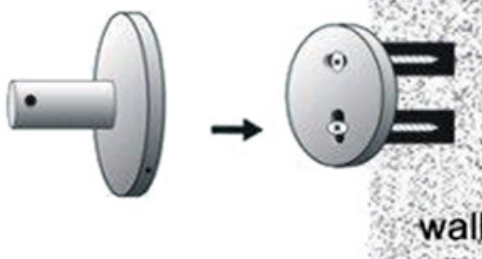

PACKAGING INCLUDES

- 1x single rail towel
- 1x installation kit

Dimensions are nominal measurements only.

Versions: 2019.12

www.nerotapware.com.au

INSTALL INSTRUCTION

1. Put the fixing blocks (piece) over on the right place on the wall , and stay level, use marking pen through the holes of fixing block to mark out fixing spots on the wall. Then drill holes by electric hand drill with 6mm drilling bit on the spots.

2. Put the expansion plugs into the wall by hammer.

3. Put fixing block cover on the holes and fix firmly by expansion screws.

4. Put the base of bathroom accessory cover on the fixing blocks.

5. Screw grub screws into the base, make it against to the fixing block tight and firm.