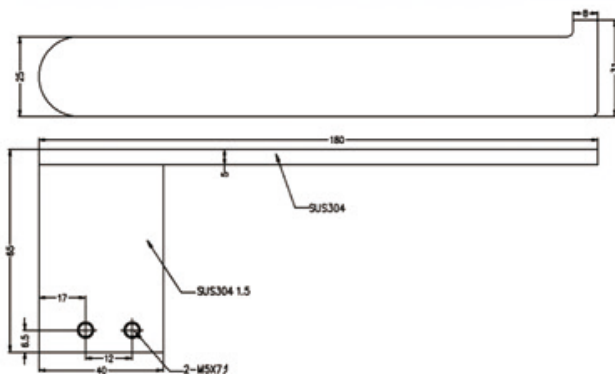

BIANCA SINGLE TOWEL RAIL 600MM

SPECIFICATION

PRODUCT CODE 9024

FINISH

	NR9024CH	chrome
	NR9024MB	matte black
	NR9024GM	gun metal
	NR9024BN	brushed nickel
	NR9024BG	brushed gold
	NR9024BRG	brushed rose gold

PACKAGING INCLUDES

- 1x single rail towel
- 1x installation kit

Dimensions are nominal measurements only.

Versions: 2019.12

www.nerotapware.com.au

INSTALL INSTRUCTION

1. Put the fixing blocks (piece) over on the right place on the wall , and stay level, use marking pen through the holes of fixing block to mark out fixing spots on the wall. Then drill holes by electric hand drill with 6mm drilling bit on the spots.