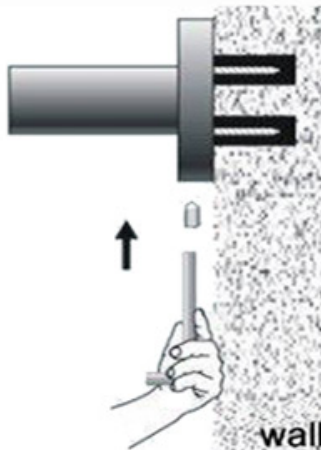

BIANCA SINGLE TOWEL RAIL 600MM

SPECIFICATION

PRODUCT CODE 9024

FINISH

	NR9024CH	chrome
	NR9024MB	matte black
	NR9024GM	gun metal
	NR9024BN	brushed nickel
	NR9024BG	brushed gold
	NR9024BRG	brushed rose gold

PACKAGING INCLUDES

- 1x single rail towel
- 1x installation kit

Dimensions are nominal measurements only.

Versions: 2019.12

www.nerotapware.com.au

INSTALL INSTRUCTION

1. Put the fixing blocks (piece) over on the right place on the wall , and stay level, use marking pen through the holes of fixing block to mark out fixing spots on the wall. Then drill holes by electric hand drill with 6mm drilling bit on the spots.

2. Put the expansion plugs into the wall by hammer.

3. Put fixing block cover on the holes and fix firmly by expansion screws.

4. Put the base of bathroom accessory cover on the fixing blocks.

5. Screw grub screws into the base, make it against to the fixing block tight and firm.