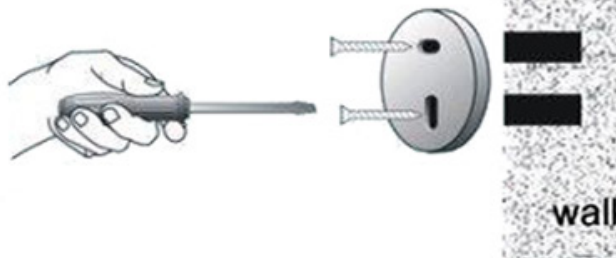

PACKAGING INCLUDES

- 1x single rail towel
- 1x installation kit

Dimensions are nominal measurements only.

Versions: 2019.12

www.nerotapware.com.au

INSTALL INSTRUCTION

1. Put the fixing blocks (piece) over on the right place on the wall , and stay level, use marking pen through the holes of fixing block to mark out fixing spots on the wall. Then drill holes by electric hand drill with 6mm drilling bit on the spots.

2. Put the expansion plugs into the wall by hammer.

3. Put fixing block cover on the holes and fix firmly by expansion screws.

4. Put the base of bathroom accessory cover on the fixing blocks.

5. Screw grub screws into the base, make it against to the fixing block tight and firm.