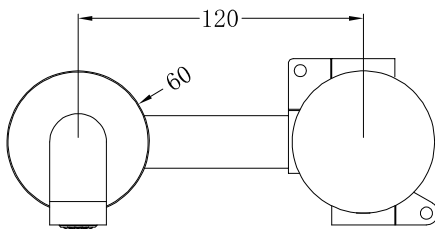

Kara Progressive Wall Basin Set

SPECIFICATION

PRODUCT CODE	YSW2719-07A
WELS RATING	5 STAR 6L/MIN
WATERMARK LICENSE	WM-060073
TEMPERATURE RATING	MIN 1°C-MAX 75°C
PRESSURE RATING	MIN 150KPa-MAX 500KPa

FINISH

	CHROME NR271907a (160/185/230) CH		MATTE BLACK NR271907a (160/185/230) MB
	BRUSHED NICKEL NR271907a (160/185/230) BN		GUN METAL NR271907a (160/185/230) GM
	BRUSHED GOLD NR271907a (160/185/230) BG		

Dimensions are nominal measurements only.