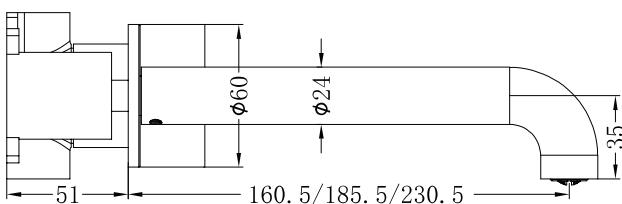

Kara Progressive Wall Basin Set

SPECIFICATION

PRODUCT CODE	YSW2719-07A
WELS RATING	5 STAR 6L/MIN
WATERMARK LICENSE	WM-060073
TEMPERATURE RATING	MIN 1°C-MAX 75°C
PRESSURE RATING	MIN 150KPa-MAX 500KPa

FINISH

	CHROME NR271907a (160/185/230) CH		MATTE BLACK NR271907a (160/185/230) MB
	BRUSHED NICKEL NR271907a (160/185/230) BN		GUN METAL NR271907a (160/185/230) GM
	BRUSHED GOLD NR271907a (160/185/230) BG		

Dimensions are nominal measurements only.