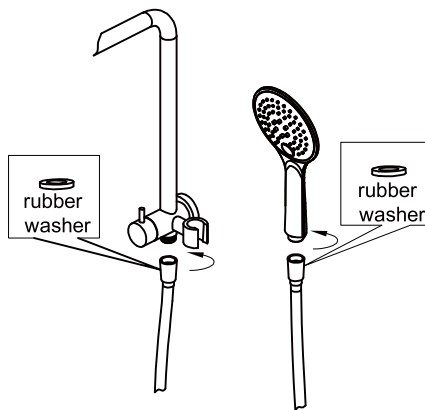

## PACKING INCLUDES

- 1x shower arm
- 1x shower head
- 1x hand shower (built-in check valve)
- 1x 1.5m PVC hose

## Installation Instruction

1. Screw threaded adaptor to the outlet tighten firmly with allen key.

2. Push shower arm cover onto shower arm.

3. Push shower arm cover on thread adaptor and tighten grub screws.

4. Screw on shower head. (note the rubber washer in the shower head.)

5. Screw shower hose to hand shower and shower rail.

6. Finish.