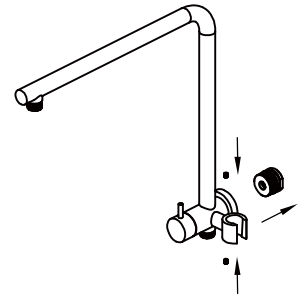

## PACKING INCLUDES

- 1x shower arm
- 1x shower head
- 1x hand shower (built-in check valve)
- 1x 1.5m PVC hose

## Installation Instruction

1. Screw threaded adaptor to the outlet tighten firmly with allen key.

2. Push shower arm cover onto shower arm.

3. Push shower arm cover on thread adaptor and tighten grub screws.

4. Screw on shower head. (note the rubber washer in the shower head.)

5. Screw shower hose to hand shower and shower rail.

6. Finish.