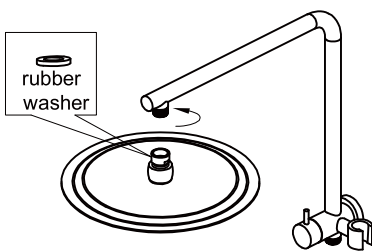

## PACKING INCLUDES

- 1x shower arm
- 1x shower head
- 1x hand shower (built-in check valve)
- 1x 1.5m PVC hose

## Installation Instruction

1. Screw threaded adaptor to the outlet tighten firmly with allen key.

2. Push shower arm cover onto shower arm.

3. Push shower arm cover on thread adaptor and tighten grub screws.

4. Screw on shower head. (note the rubber washer in the shower head.)

5. Screw shower hose to hand shower and shower rail.

6. Finish.