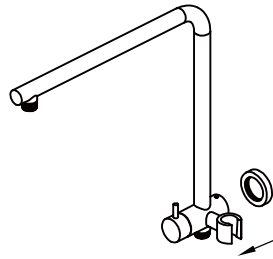

## Installation Instruction

1. Screw threaded adaptor to the outlet tighten firmly with allen key.

2. Push shower arm cover onto shower arm.

3. Push shower arm cover on thread adaptor and tighten grub screws.