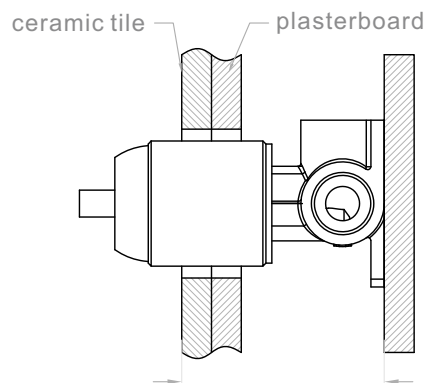

PACKING INCLUDES

- 1x body set
- 1x handle
- 1x plate
- 1x accessories pouch

Installation Instruction

1. Fix body on noggin and ensure installation depth is 51-68mm from noggin to ceramic tile.
2. Connect cold water hose and hot water hose and test for leakage.
3. Install plasterboard and ceramic tile after drilling a $\phi 50$ hole according to above picture.

4. Remove the plastic sleeve of body.

5. Install plate and handle.