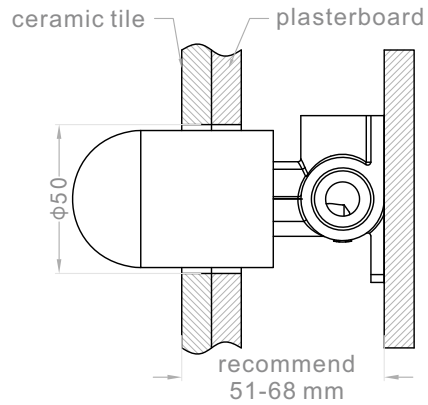

PACKING INCLUDES

- 1x body set
- 1x handle
- 1x plate
- 1x accessories pouch

Installation Instruction

1. Fix body on noggin and ensure installation depth is 51-68mm from noggin to ceramic tile.
2. Connect cold water hose and hot water hose and test for leakage.
3. Install plasterboard and ceramic tile after drilling a $\phi 50$ hole according to above picture.

4. Remove the plastic sleeve of body.

5. Install plate and handle.