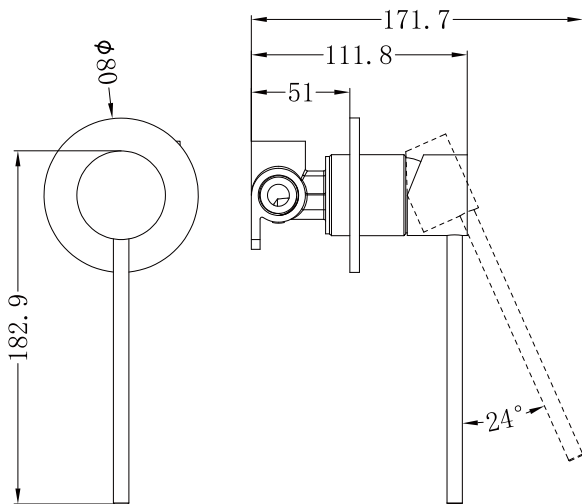

Mecca Care Shower Mixer

Dimensions are nominal measurements only.

SPECIFICATION

PRODUCT CODE	YSW2219-09X
WELS RATING	N/A
WATERMARK LICENSE	WM-060073
TEMPERATURE RATING	MIN 1°C-MAX 75°C
PRESSURE RATING	MIN 150KPa-MAX 500KPa

PACKING INCLUDES

- 1x body set
- 1x handle
- 1x plate
- 1x accessories pouch

Installation Instruction

1. Fix body on noggin and ensure installation depth is 51-68mm from noggin to ceramic tile.
2. Connect cold water hose and hot water hose and test for leakage.
3. Install plasterboard and ceramic tile after drilling a $\phi 50$ hole according to above picture.

4. Remove the plastic sleeve of body.

5. Install plate and handle.