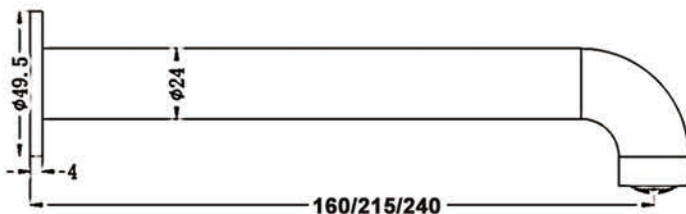

Nero

MECCA SPOUT ONLY

SPECIFICATION

PRODUCT CODE	YSW2219-03
WELS RATING	5 STAR 6L/MIN
WATERMARK LICENSE	WM-060073
TEMPERATURE RATING	MIN 1°C-MAX 75°C
PRESSURE RATING	MIN 150KPa-MAX 500KPa

FINISH

	NR221903 (160/215/250) CH	chrome
	NR221903 (160/215/250) MB	matte black
	NR221903 (160/215/250) BN	brushed nickel
	NR221903 (160/215/250) GM	gun metal
	NR221903 (160/215/250) BG	brushed gold

PACKAGING INCLUDES

- 1x spout
- 1x plate
- 1x accessory pouch
- 1x installation kit

Dimensions are nominal measurements only.

Versions: 2019.12

www.nerotapware.com.au