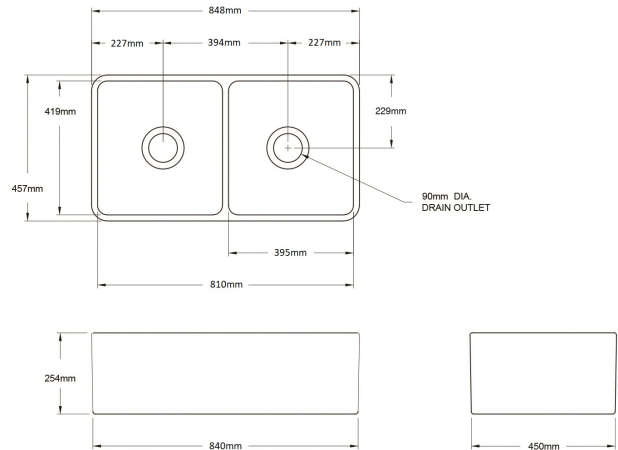

Novi 85 x 46 Fine Fireclay Gloss White Butler Sink

Code: NO85FS

TRADITIONAL & HAMPTONS STYLE SPECIALISTS

BATHROOM | KITCHEN | LAUNDRY

Specifications

- Material: Fine Fireclay
- Finish: White Gloss
- Waste Outlets Included: 90x50mm Basket Wastes
- Mounting options: Butler (front showing), Counter Top (glazed on all 4 sides), Under Counter (framework required)
- Capacity per bowl: 34L
- Suitable for use with food waste disposer – we recommend purchase of an extended flange and a model with anti-vibration collar
- This sink is reversible, so it can be installed with flat or ribbed/farmhouse side facing out.
- Note: Fine Fireclay is a natural product and therefore subject to variations. This should be seen as a quality that adds to its unique natural beauty. Variations +/- 2% to the specifications are common and acceptable and are within industry tolerance. We always recommend the cabinet maker and stone provider has the actual sink with them to measure before making cabinetry or cutting stone. For more information please visit our Installation Care & Warranty page or Contact Us.
- This sink is reversible, so it can be installed with flat or ribbed/farmhouse side facing out.

Product Options

NO85SSG: Novi 85 x 46 Stainless Steel Grid

NO85FS: Novi 85 x 46 Fine Fireclay Butler Sink

Warranty

For peace of mind, Turner Hastings offers the following warranty on this product and its components: