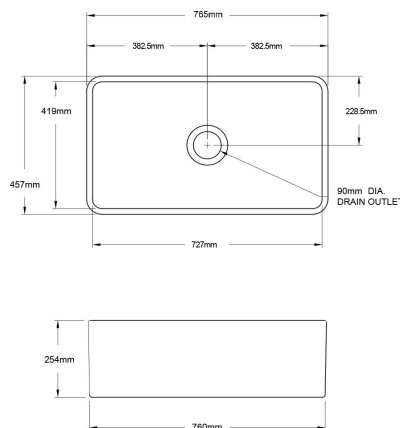

## Novi 75 x 46 Fine Fireclay Butler Sink

**Code:** NO75FS

TRADITIONAL & HAMPTONS STYLE SPECIALISTS

BATHROOM | KITCHEN | LAUNDRY

### Specifications

- Material: Fine Fireclay
- Finish: White Gloss
- Waste Outlet Included: 90x50mm Basket Waste
- Mounting options: Butler (front showing), Counter Top (glazed on all 4 sides), Under Counter (framework required)
- Capacity: 64L
- Suitable for use with food waste disposer – we recommend purchase of an extended flange and a model with anti-vibration collar
- This sink is reversible, so it can be installed with flat or ribbed/farmhouse side facing out.
- Note: Fine Fireclay is a natural product and therefore subject to variations. This should be seen as a quality that adds to its unique natural beauty. Variations +/- 2% to the specifications are common and acceptable and are within industry tolerance. We always recommend the cabinet maker and stone provider has the actual sink with them to measure before making cabinetry or cutting stone. For more information please visit our Installation, Care & Warranty page, or Contact Us.

### Product Options

NO75SSG: Novi 76 x 46 Stainless Steel Grid

NO75FS: Novi 76 x 46 Fine Fireclay Butler Sink