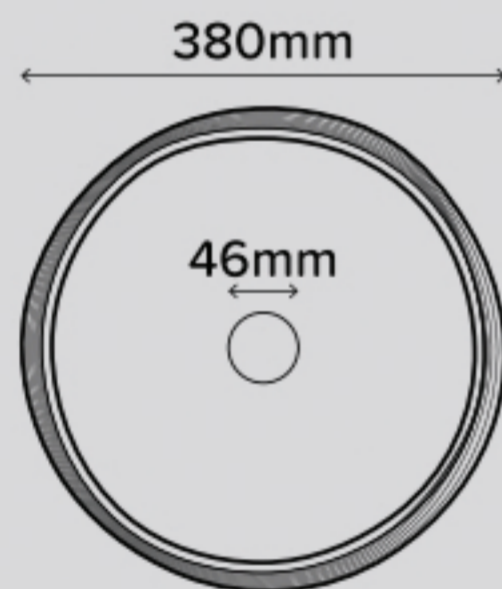

**PLAN VIEW**

**SECTION VIEW**

**CONSCIOUS RANGE**

**Mill**

Hand molded, organic and soft.  
Welcome to the perfect imperfect.

**SPECIFICATIONS**

<b>MATERIAL</b>	UHP concrete
<b>FINISH</b>	Matte / Low sheen. Finish is organic, muted, has tonal variation in colour and finish.
<b>WEIGHT</b>	8.1kg (17.86lbs)
<b>DIMENSIONS</b>	380Dmm x 110Hmm (15Din x 4.33Hin)
<b>BOWL CAPACITY</b>	8.9L (2.4gal)
<b>TAP HOLE</b>	N/A
<b>OVERFLOW AVAILABLE</b>	N/A
<b>WASTE RQD</b>	Suits a standard 32mm, 40mm or 42mm waste. Waste not supplied by Nood Co.
<b>WARRANTY</b>	24 months
<b>WASTE HOLE SIZE</b>	46mm (1.8in)
<b>WALL THICKNESS</b>	8mm (0.31)
<b>OPTIONS</b>	Surface mount / Wall Hung
<b>WALL MOUNT</b>	Basins are organic shaped in nature and may not sit perfectly against wall
<b>ORIENTATION</b>	Surface or wall mount