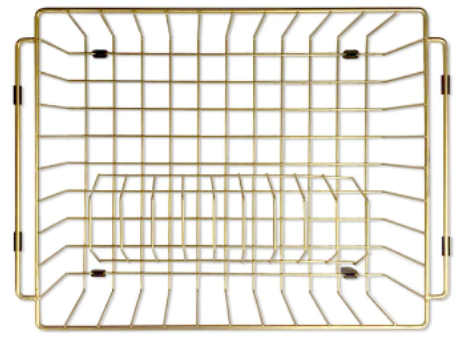

MDRŽ' # LAVELLO DISH RACK

lavello

by meir.

FEATURES

- Refer to the Meir website for warranty terms & conditions, and available finishes.
- Stainless steel material.
- Matches the Meir sink range.
- Nano coated finish.
- See website for the Meir colour options.