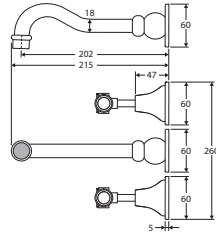

- Swivel function
- Designed for basins
- **WELS 5 Star rated, 6L/min**

Chrome
\$485 • 339101

Brushed Nickel
\$595 • 339101BN

Matte Black
\$595 • 339101BK

LILLIAN Lever Bath Set

- Fixed outlet position
- Designed for bath only
- WELS rating not required

Chrome
\$330 • 339102

Brushed Nickel
\$430 • 339102BN

Matte Black
\$430 • 339102BK

LILLIAN Lever Wall Top Assemblies

- Set of two taps
- WELS rating not required

Chrome
\$230 • 339104

Brushed Nickel
\$285 • 339104BN