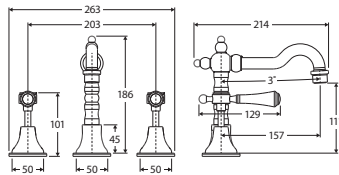

Lillian Lever

- Vintage lever design
- White ceramic handle accents
- Solid brass construction
- ¼ turn ceramic discs

Please note: These products may have a visible Fienza or Watermark logo.

LILLIAN Lever Shepherds Crook Basin Set

- Swivel function
- Designed for basins
- **WELS 5 Star rated, 6L/min**

Chrome
\$485 • 339101

Brushed Nickel
\$595 • 339101BN

Matte Black
\$595 • 339101BK

LILLIAN Lever Bath Set

- Fixed outlet position
- Designed for bath only
- WELS rating not required

Chrome
\$330 • 339102

Brushed Nickel
\$430 • 339102BN

Matte Black
\$430 • 339102BK

LILLIAN Lever Wall Top Assemblies

- Set of two taps
- WELS rating not required

Chrome
\$230 • 339104

Brushed Nickel
\$285 • 339104BN