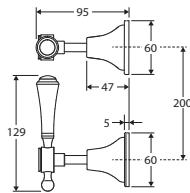

Chrome
\$330 • 339102

Brushed Nickel
\$430 • 339102BN

Matte Black
\$430 • 339102BK

LILLIAN Lever Wall Top Assemblies

- Set of two taps
- WELS rating not required

Chrome
\$230 • 339104

Brushed Nickel
\$285 • 339104BN