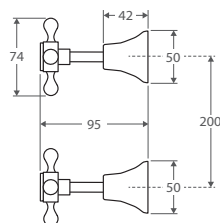

### LILLIAN Shepherds Crook Basin Set

- Swivel function
- Designed for basins
- ¼ turn ceramic disc
- **WELS 5 Star rated, 6L/min**

Chrome  
**\$225 • 336101**

Brushed Nickel  
**\$360 • 336101BN**

Matte Black  
**\$325 • 336101BK**

### LILLIAN Shepherds Crook Bath Set

- Fixed position
- ¼ turn ceramic disc
- WELS rating not required

Chrome  
**\$160 • 336102**

Brushed Nickel  
**\$279 • 336102BN**

Matte Black  
**\$249 • 336102BK**

### LILLIAN Wall Top Assemblies

- ¼ turn ceramic disc
- WELS rating not required

Chrome  
**\$125 • 336104**

Brushed Nickel  
**\$180 • 336104BN**

Matte Black  
**\$195 • 336104BK**