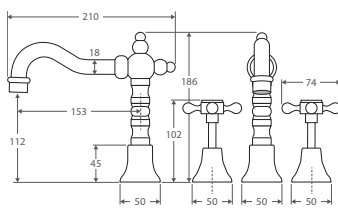

### LILLIAN Shepherds Crook Basin Set

- Swivel function
- Designed for basins
- ¼ turn ceramic disc
- **WELS 5 Star rated, 6L/min**

Chrome  
**\$225 • 336101**

Brushed Nickel  
**\$360 • 336101BN**

Matte Black  
**\$325 • 336101BK**

### LILLIAN Shepherds Crook Bath Set

- Fixed position
- ¼ turn ceramic disc
- WELS rating not required

Chrome  
**\$160 • 336102**

Brushed Nickel  
**\$279 • 336102BN**

Matte Black  
**\$249 • 336102BK**