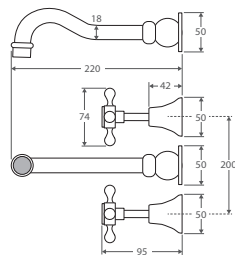

### LILLIAN Shepherds Crook Basin Set

- Swivel function
- Designed for basins
- ¼ turn ceramic disc
- **WELS 5 Star rated, 6L/min**

Chrome  
**\$225 • 336101**

Brushed Nickel  
**\$360 • 336101BN**

Matte Black  
**\$325 • 336101BK**

### LILLIAN Shepherds Crook Bath Set

- Fixed position
- ¼ turn ceramic disc
- WELS rating not required

Chrome  
**\$160 • 336102**

Brushed Nickel  
**\$279 • 336102BN**

Matte Black  
**\$249 • 336102BK**