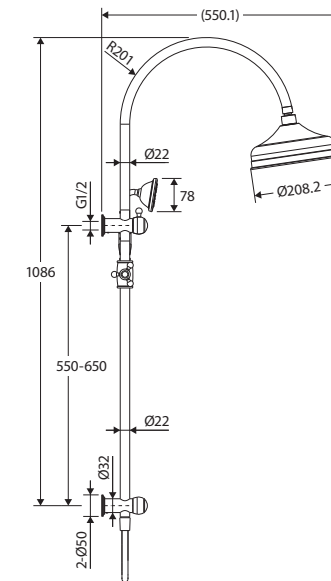

Available in

PVD
Urban Brass
455114UB

Cleaning & Care

- Regularly clean with mild soapy water using a microfibre cloth.
- In highly polluted or coastal locations, we recommend cleaning 2-3 times per week.
- Do not use harsh detergents, bleach, cream cleaners or citrus based cleaners. These substances are abrasive and will damage the surface.
- Do not use undue pressure and wipe in one direction only.

While we aim to ensure specifications are correct at the time of publication, Fienza reserves the right to make modifications without prior notice. Physical colour may vary from image shown. All measurements are shown in millimetres. Always use physical product measurements for mark-ups and roughing-in as the technical drawing may differ from actual product received.