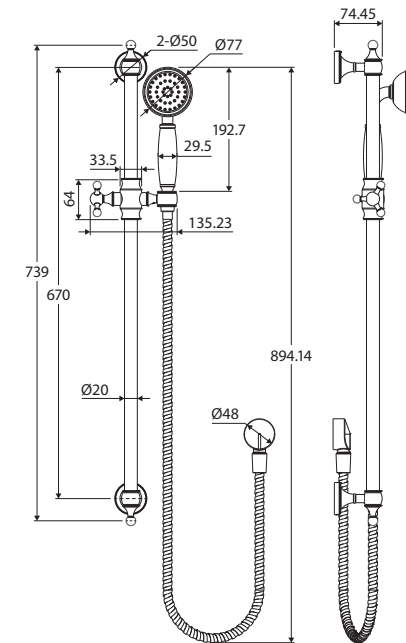

Lillian Urban Brass RAIL SHOWER

Features

- PVD urban brass finish
- WELS 3 Star rated, 8.5L/min

Rail:

- Made from stainless steel
- ABS slider and wall mounts
- Deluxe stainless steel elbow
- Rail thickness: 20 mm
- 1.5 metre stainless steel flexible hose

LILLIAN Hand Piece (MSH114UB):

- Single water-flow setting
- Made from solid brass

*Modern
Vintage*
COLLECTION

Available in

PVD
Urban Brass
444114UB

Cleaning & Care

- Regularly clean with mild soapy water using a microfibre cloth.
- In highly polluted or coastal locations, we recommend cleaning 2-3 times per week.
- Do not use harsh detergents, bleach, cream cleaners or citrus based cleaners. These substances are abrasive and will damage the surface.
- Do not use undue pressure and wipe in one direction only.

While we aim to ensure specifications are correct at the time of publication, Fienza reserves the right to make modifications without prior notice. Physical colour may vary from image shown. All measurements are shown in millimetres. Always use physical product measurements for mark-ups and roughing-in as the technical drawing may differ from actual product received.