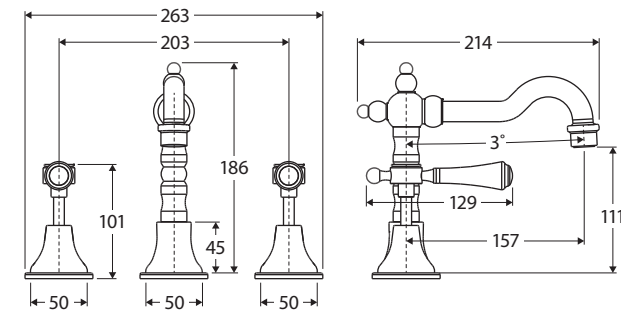

Lillian Lever

SHEPHERDS CROOK BASIN SET

Features

- Vintage lever handle design
- White ceramic handle accents
- Made from solid brass
- ¼ turn ceramic disc
- Swivel function
- Designed for basins
- **WELS 5 Star rated, 6L/min**

Please note: This product may have a visible Fienza or Watermark logo.