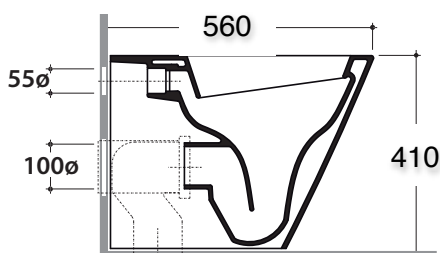

LUCI

Model: LUCI ZERO WALL FACE PAN
Code: LV200.SS

Dimensions

Width: 360mm
Depth: 560 mm
Height: 455 mm
Pan Height: 410mm

Features

PAN: Zero Flush Technology
WELS Rating: 4 Star (4.5/3L)
Waste Outlet: P 180mm
S Trap 80 - 120mm (Includes L-Bend)

Toilet Seat: Soft-Close TakeOff® Seat

NOTE: For use with Valsir Concealed Cistern in-wall or low level

Optional Extra:

LV.SB
S Bend / S Trap 150 - 180mm

80 - 120
S-Trap