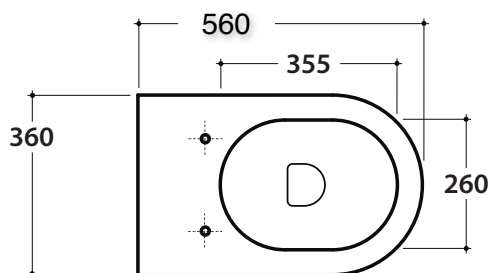

LUCI

Model: LUCI ZERO WALL FACE PAN
Code: LV200.SS

Dimensions

Width: 360mm
Depth: 560 mm
Height: 455 mm
Pan Height: 410mm

Features

PAN: Zero Flush Technology
WELS Rating: 4 Star (4.5/3L)
Waste Outlet: P 180mm
S Trap 80 - 120mm (Includes L-Bend)

Toilet Seat: Soft-Close TakeOff® Seat

NOTE: For use with Valsir Concealed Cistern in-wall or low level

Optional Extra:

LV.SB
S Bend / S Trap 150 - 180mm

80 - 120
S-Trap