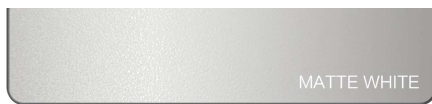

Aulic

Diamond Collection

Windsor 700

Options of coloured frames:

LMWIN-700-GM
Gun Metal

LMWIN-700-MW
Matte White

LMWIN-700-MB
Matte Black

LMWIN-700-BN
Brushed Nickel

LMWIN-700-BG
Brushed Gold

LMWIN-700-BZ
Brushed Bronze

Recommended Retail Price

\$559 inc GST

Windsor 700 with Frames