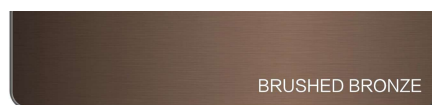

Aulic

Diamond Collection

Windsor 700

Options of coloured frames:

LMWIN-700-GM
Gun Metal

LMWIN-700-MW
Matte White

LMWIN-700-MB
Matte Black

LMWIN-700-BN
Brushed Nickel

LMWIN-700-BG
Brushed Gold

LMWIN-700-BZ
Brushed Bronze

Recommended Retail Price

\$559 inc GST

Windsor 700 with Frames