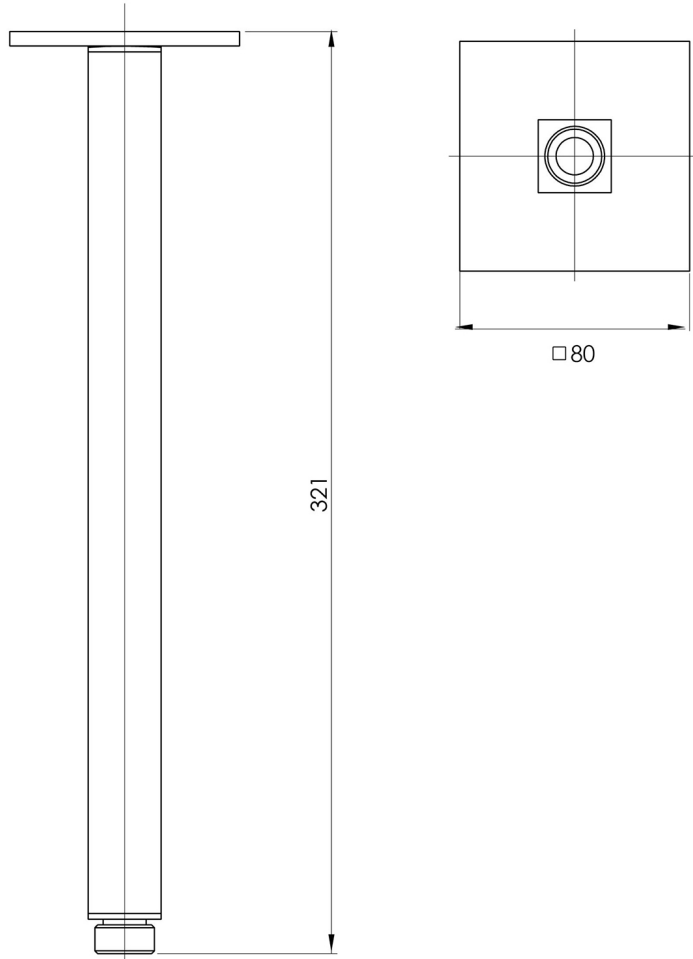

LEXI

LEXI CEILING ARM 300MM

SPECIFICATIONS

AVAILABLE IN

LE6091-00
Chrome

LE6091-40
Brushed
Nickel

LE6091-30
Gun Metal

LE6091-10
Matte Black