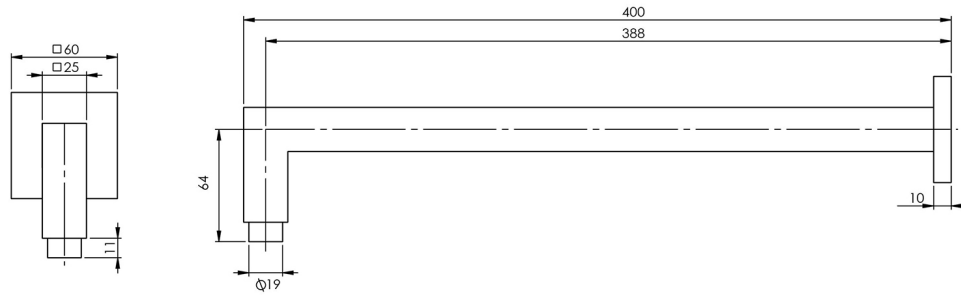

LEXI

LEXI SHOWER ARM 400MM SQUARE

SPECIFICATIONS

AVAILABLE IN

LE6000-00
Chrome

LE6000-40
Brushed
Nickel

LE6000-30
Gun Metal

LE6000-10
Matte Black