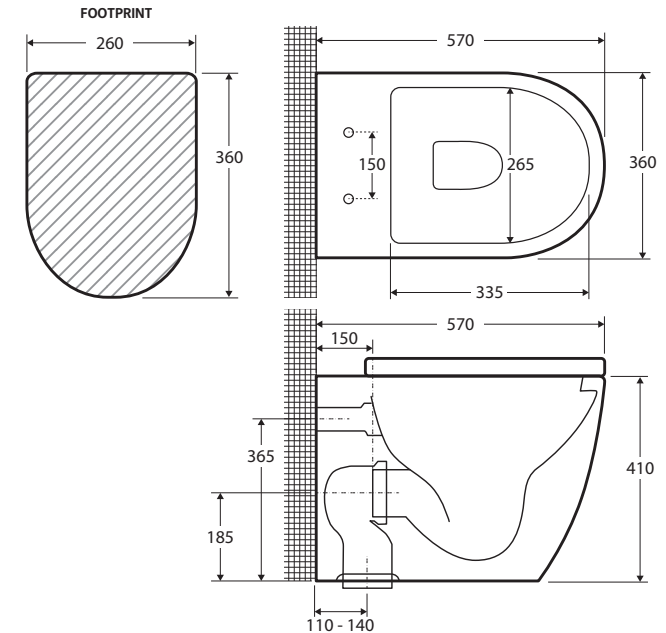

Koko Gloss White WALL-FACED TOILET

Features

- Rimless hygienic flush
- Gloss white finish
- Concealed pan for easy cleaning
- UF quick release, soft close seat
- Available as P-Trap or S-Trap
- Stainless steel hinges
- Includes floor mounting screws
- **WELS 4 Star rated, 4.5L/3L (3.5L average flush) when used with R&T cistern**

Cistern and flush buttons required (sold separately)

Available in

P-Trap
Pan & Seat
K002376-PS

S-Trap
Pan & Seat
K002376A-PS

Cleaning & Care

- The toilet seat may be removed for cleaning - depress the quick release buttons and lift up.
- Clean only with a soft cloth or sponge using warm water and mild soap or detergent. Do not use any abrasive cleaning materials.
- Do not use any solvents or corrosive liquids.
- Note that use of clip-on deodorisers will affect flushing performance on rimless suites.

While we aim to ensure specifications are correct at the time of publication, Fienza reserves the right to make modifications without prior notice. Physical colour may vary from image shown. All measurements are shown in millimetres. For ceramic products, please allow +/- 10 mm tolerance for manufacturing variance. Always use physical product measurements for mark-ups and roughing-in as the technical drawing may differ from actual product received.