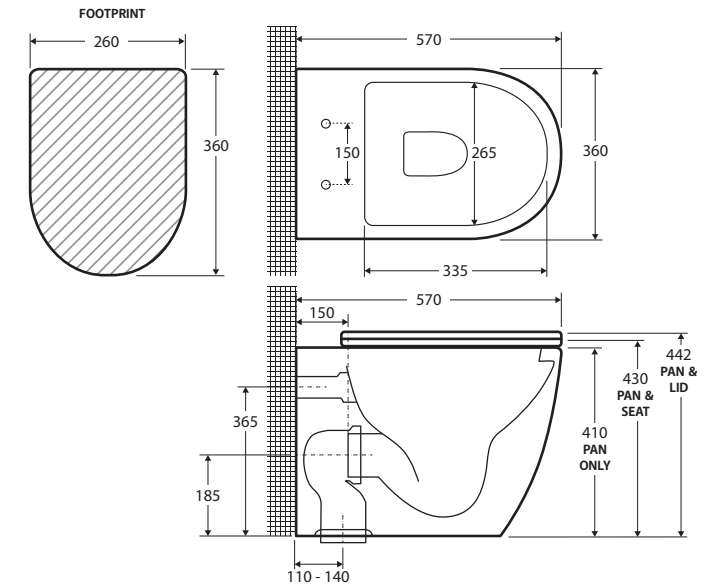

Koko Matte White

WALL-FACED TOILET

Features

- Rimless hygienic flush
- Matte white finish
- Concealed pan for easy cleaning
- Gloss white quick release, soft close seat
- Available as P-Trap or S-Trap
- Stainless steel hinges
- Includes floor mounting screws
- **WELS 4 Star rated, 4.5L/3L (3.5L average flush) when used with R&T cistern**

Cistern and flush buttons required (sold separately)

Available in

P-Trap
Pan & Seat

K002376MW-PS

S-Trap
Pan & Seat

K002376MWA-PS

Cleaning & Care

- The toilet seat may be removed for cleaning - depress the quick release buttons and lift up.
- Clean only with a soft cloth or sponge using warm water and mild soap or detergent. Do not use any abrasive cleaning materials.
- Do not use any solvents or corrosive liquids.
- Note that use of clip-on deodorisers will affect flushing performance on rimless suites.

While we aim to ensure specifications are correct at the time of publication, Fienza reserves the right to make modifications without prior notice. Physical colour may vary from image shown. All measurements are shown in millimetres. For ceramic products, please allow +/- 10 mm tolerance for manufacturing variance. Always use physical product measurements for mark-ups and roughing-in as the technical drawing may differ from actual product received.