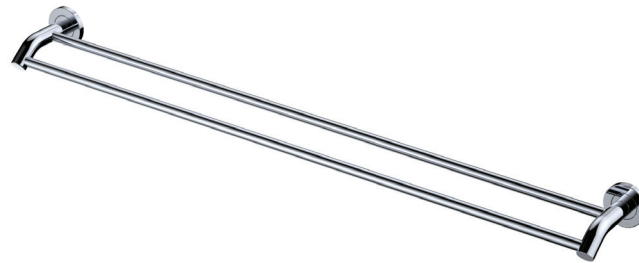

Kaya®

900MM DOUBLE TOWEL RAIL

Features

- Super strong 5-point wall mount
- Adjustable no-spin rail design - rails can be cut to desired length
- Sloping arm design makes it easier to hang towels
- Stainless steel and zinc construction
- Hex key not required for mounting (only used to secure rail)
- Fully concealed fixings
- Upgrade the look with different cover plate styles and finishes
- All products come with matching round cover plate as standard

Please Note: These products may have a visible Fienza or Watermark logo.

(Adjustable – cut to length)

Available in

Chrome
82808

Brushed Nickel
82808BN

Gun Metal
82808GM

Matte Black
82808MB

Urban Brass
82808UB