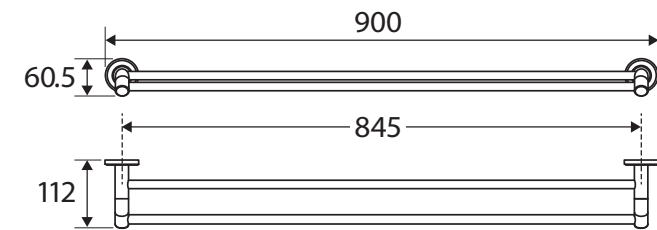

Kaya®

900MM DOUBLE TOWEL RAIL

Features

- Super strong 5-point wall mount
- Adjustable no-spin rail design - rails can be cut to desired length
- Sloping arm design makes it easier to hang towels
- Stainless steel and zinc construction
- Hex key not required for mounting (only used to secure rail)
- Fully concealed fixings
- Upgrade the look with different cover plate styles and finishes
- All products come with matching round cover plate as standard

Please Note: These products may have a visible Fienza or Watermark logo.

(Adjustable – cut to length)

Available in

Chrome
82808

Brushed Nickel
82808BN

Gun Metal
82808GM

Matte Black
82808MB

Urban Brass
82808UB

While we aim to ensure specifications are correct at the time of publication, Fienza reserves the right to make modifications without prior notice. Physical colour may vary from image shown. All measurements are shown in millimetres. Always use physical product measurements for mark-ups and roughing-in as the technical drawing may differ from actual product received.