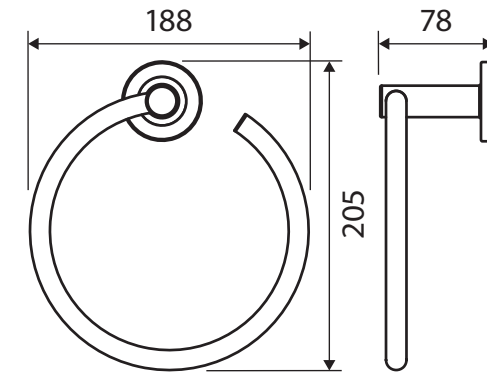

Kaya® HAND TOWEL RING

Features

- Super strong 4-point wall mount
- Fixed ring position
- Stainless steel and zinc construction
- Hex key not required for installation
- Fully concealed fixings
- Upgrade the look with different cover plate styles and finishes
- All products come with matching round cover plate as standard

Please Note: These products may have a visible Fienza or Watermark logo.

Available in

Chrome
82802

Brushed Nickel
82802BN

Gun Metal
82802GM

Matte Black
82802MB

Urban Brass
82802UB

Mixed finishes
available. See our
website for details.

Cleaning & Care

- Regularly clean with mild soapy water using a microfibre cloth.
- In highly polluted or coastal locations, we recommend cleaning 2-3 times per week.
- Do not use harsh detergents, bleach, cream cleaners or citrus based cleaners. These substances are abrasive and will damage the surface.
- Do not use undue pressure and wipe in one direction only

While we aim to ensure specifications are correct at the time of publication, Fienza reserves the right to make modifications without prior notice. Physical colour may vary from image shown. All measurements are shown in millimetres. Always use physical product measurements for mark-ups and roughing-in as the technical drawing may differ from actual product received.