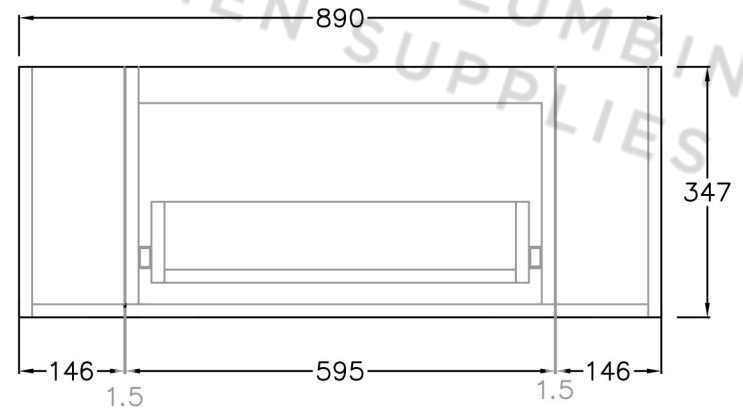

**POSEIDON**  
COMMITMENT TO QUALITY AND SERVICE

|         |                          |
|---------|--------------------------|
| BRAND:  | POSEIDON CETO            |
| MODEL:  | BRONTE KC95W             |
| COLOUR: | COASTAL OAK<br>PRIME OAK |