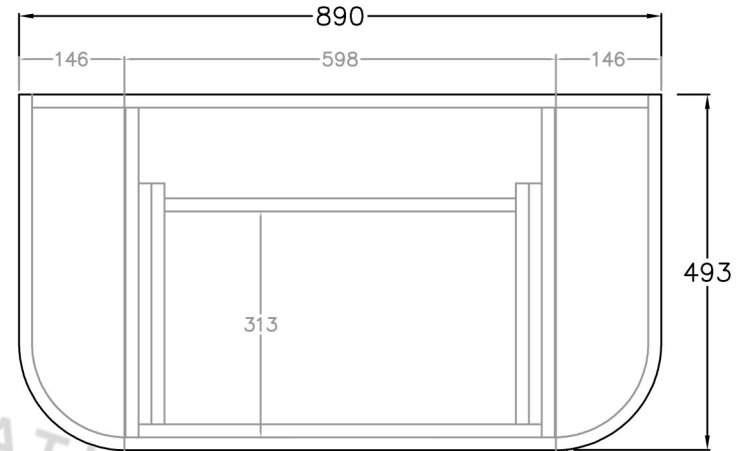

**POSEIDON**  
COMMITMENT TO QUALITY AND SERVICE

|         |                          |
|---------|--------------------------|
| BRAND:  | POSEIDON CETO            |
| MODEL:  | BRONTE KC95W             |
| COLOUR: | COASTAL OAK<br>PRIME OAK |