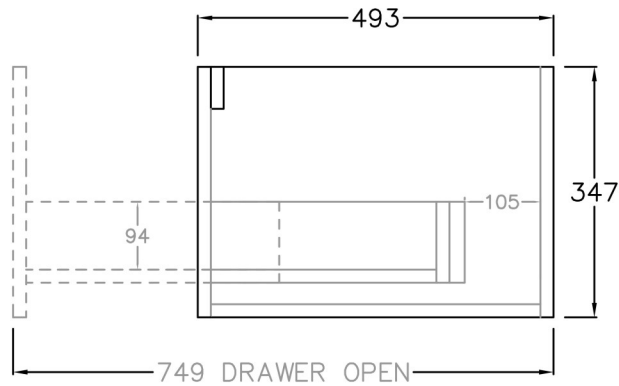

**POSEIDON**  
COMMITMENT TO QUALITY AND SERVICE

|         |                          |
|---------|--------------------------|
| BRAND:  | POSEIDON CETO            |
| MODEL:  | BRONTE KC95W             |
| COLOUR: | COASTAL OAK<br>PRIME OAK |