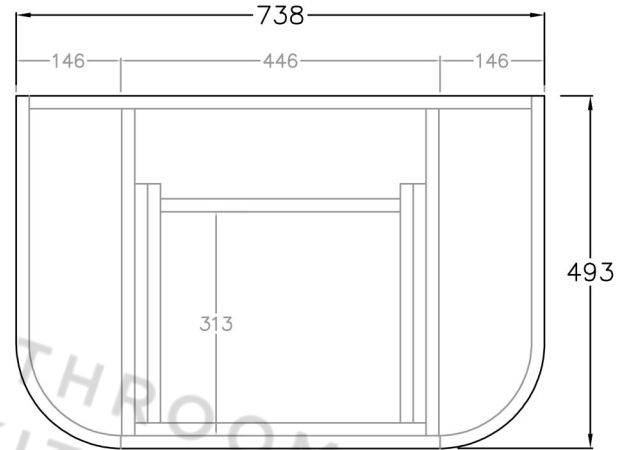

**POSEIDON**  
COMMITMENT TO QUALITY AND SERVICE

BRAND:	POSEIDON CETO
MODEL:	BRONTE KC75W
COLOUR:	COASTAL OAK PRIME OAK

BATHROOM, PLUMBING  
& KITCHEN SUPPLIES