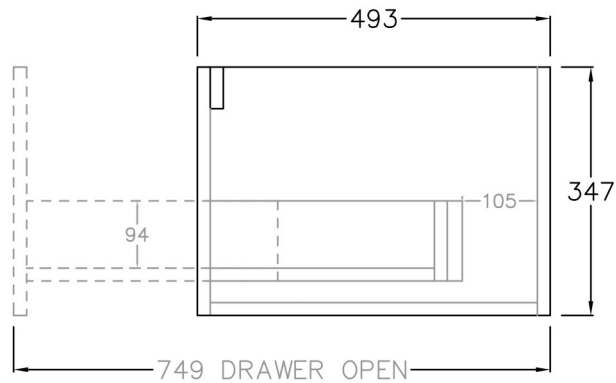

**POSEIDON**  
COMMITMENT TO QUALITY AND SERVICE

BRAND:	POSEIDON CETO
MODEL:	BRONTE KC75W
COLOUR:	COASTAL OAK PRIME OAK

BATHROOM, PLUMBING  
& KITCHEN SUPPLIES