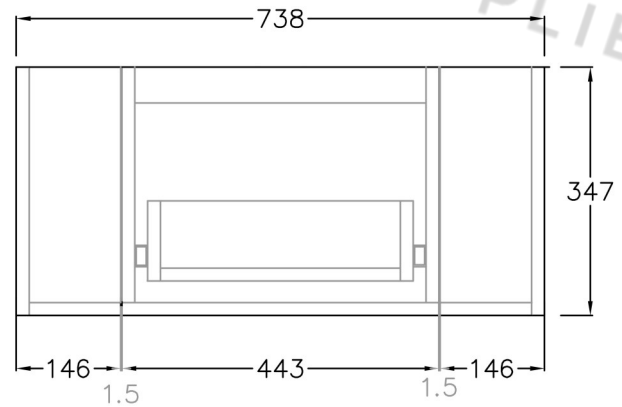

**POSEIDON**  
COMMITMENT TO QUALITY AND SERVICE

BRAND:	POSEIDON CETO
MODEL:	BRONTE KC75W
COLOUR:	COASTAL OAK PRIME OAK

BATHROOM, PLUMBING  
& KITCHEN SUPPLIES