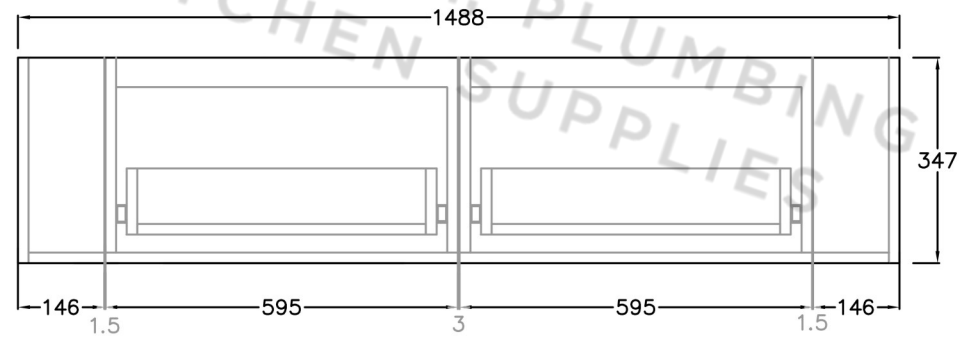

POSEIDON
COMMITMENT TO QUALITY AND SERVICE

BRAND:	POSEIDON CETO
MODEL:	BRONTE KC155W
COLOUR:	COASTAL OAK PRIME OAK

BATHROOM PLUMBING
& KITCHEN SUPPLIES