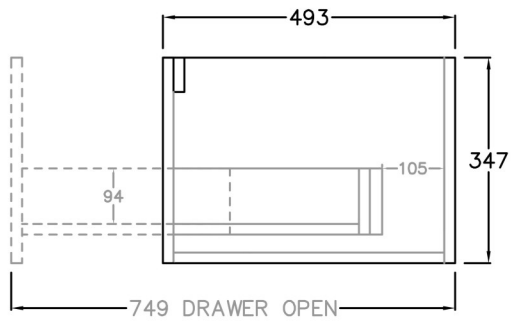

POSEIDON
COMMITMENT TO QUALITY AND SERVICE

BRAND:	POSEIDON CETO
MODEL:	BRONTE KC155W
COLOUR:	COASTAL OAK PRIME OAK

BATHROOM PLUMBING
& KITCHEN SUPPLIES