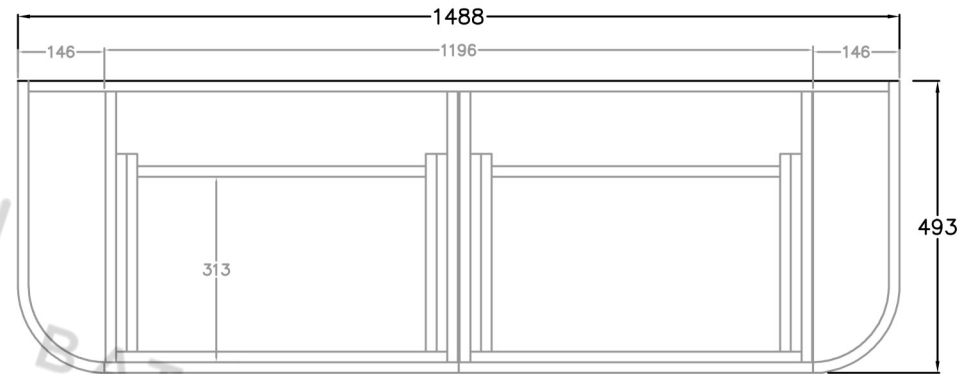

POSEIDON
COMMITMENT TO QUALITY AND SERVICE

BRAND:	POSEIDON CETO
MODEL:	BRONTE KC155W
COLOUR:	COASTAL OAK PRIME OAK

BATHROOM PLUMBING
& KITCHEN SUPPLIES