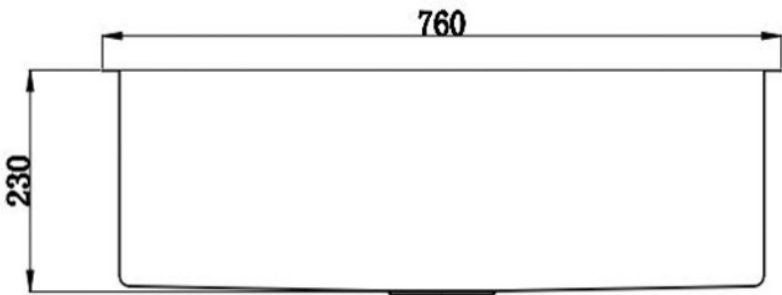

CODE:	JKR72
SIZE:	720mm x 440mm x 230mm
TYPE:	Single Bowl Sink
CONFIGURATION:	Topmount & Undermount

JNK

BATHROOM, PLUMBING
& KITCHEN SUPPLIES

NB: Drawings are not to scale—they are to assist only. All measurements are nominal and are subject to change.