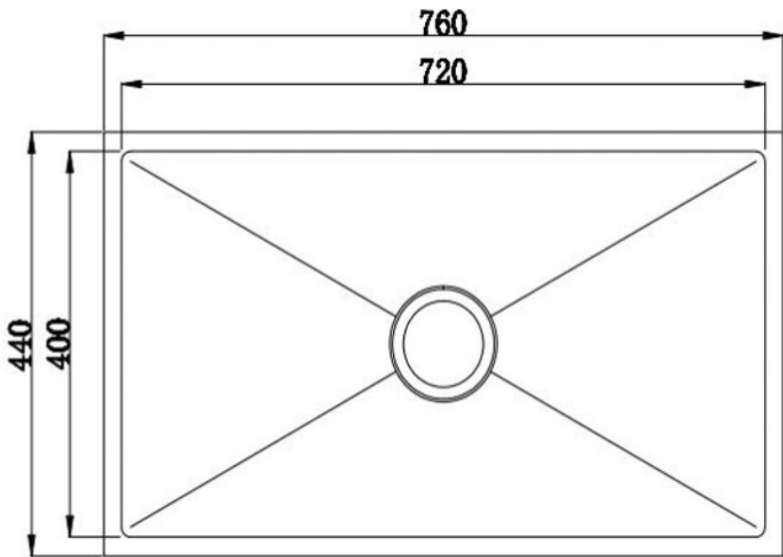

CODE:	JKR72
SIZE:	720mm x 440mm x 230mm
TYPE:	Single Bowl Sink
CONFIGURATION:	Topmount & Undermount

JNK

BATHROOM, PLUMBING
& KITCHEN SUPPLIES

NB: Drawings are not to scale—they are to assist only. All measurements are nominal and are subject to change.