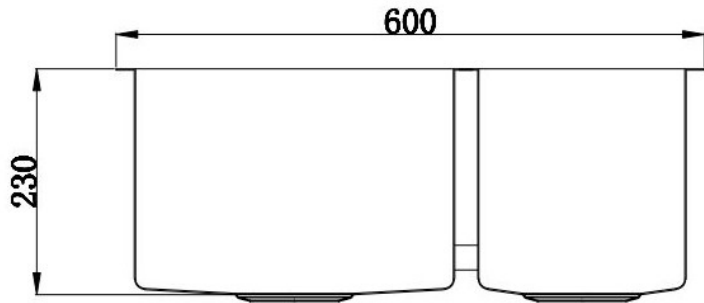

CODE:	JKR60
SIZE:	600mm x 440mm x 230mm
TYPE:	1 & 1/2 Bowl Sink
CONFIGURATION:	Topmount & Undermount

**JNK** | BATHROOM, PLUMBING  
& KITCHEN SUPPLIES

NB: Drawings are not to scale—they are to assist only. All measurements are nominal and are subject to change.