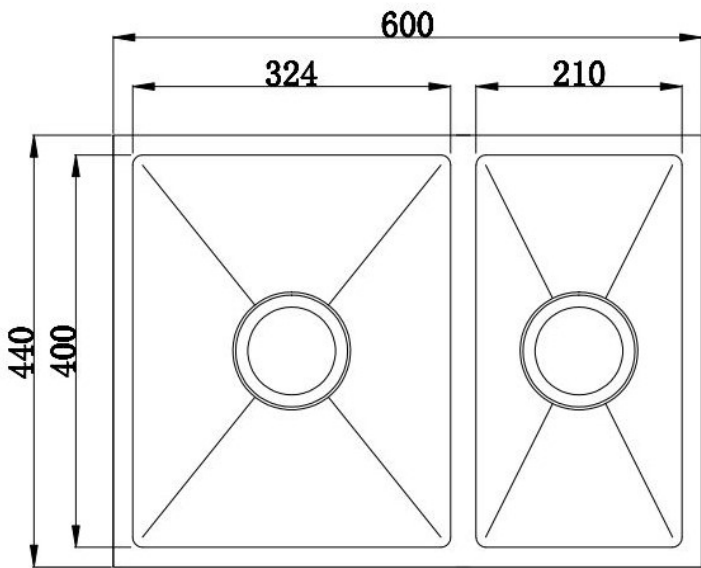

CODE:	JKR60
SIZE:	600mm x 440mm x 230mm
TYPE:	1 & 1/2 Bowl Sink
CONFIGURATION:	Topmount & Undermount

**JNK** | BATHROOM, PLUMBING  
& KITCHEN SUPPLIES

NB: Drawings are not to scale—they are to assist only. All measurements are nominal and are subject to change.